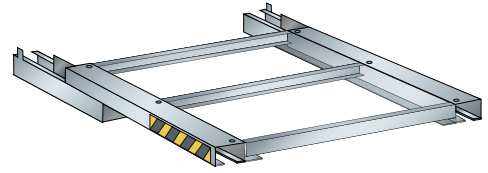

## Pull-out frame

### Execution:

- Extension frame for full-extension slide: Full-extension slide, 100 % extendable. The extension lock secures the extension frame in a retracted as well as extended position. The guide rails are screwed to the support frame. Includes screw fasteners. Version: Extruded profiles, welded. Colour: according to colour chart.

<b>Art. no.</b>	<b>50308 523</b>
<b>Brand</b>	LISTA
<b>Manufacturer Part Number</b>	73.210.020
<b>Colour</b>	Light grey RAL 7035
<b>Load-carrying capacity</b>	1000 kg
<b>Width</b>	890 mm
<b>Gross Weight</b>	83.000 kg
<b>Product Group</b>	5AN