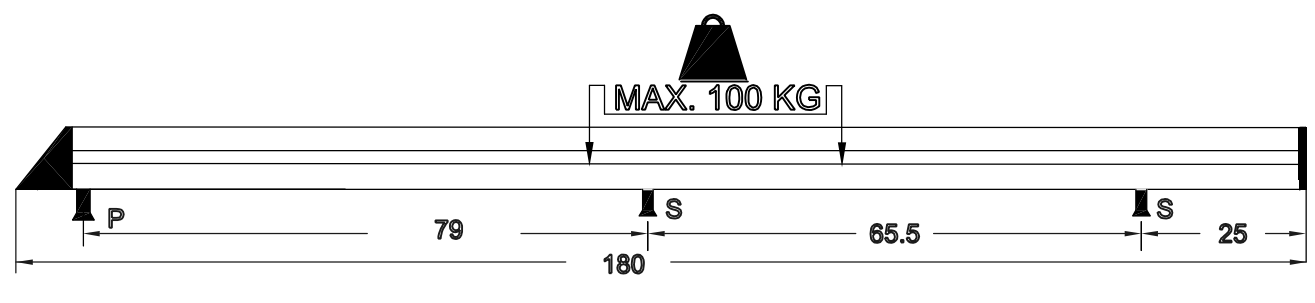

CITROEN NEMO 2008
 FIAT FIORINO 2008
 PEUGEOT BIPPER 2008

180x123 cm.

www.king-ping.com
 info@king-ping.com

| | | | | | |
|----------|----|-----|-----|----|----|
| P | 2x | 2x | 2x | 2x | 4x |
| S | 4x | 8x | 8x | 8x | 8x |
| | 6x | 12x | 12x | 2x | 2x |
| | 8x | 8x | 8x | 8x | 8x |

MONTAGEFILM KING-ALU IMPERIAAL