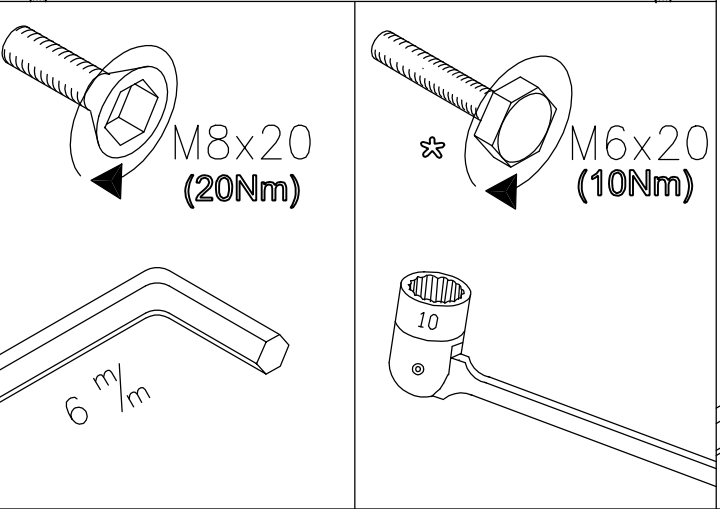

CITROEN NEMO 2008
 FIAT FIORINO 2008
 PEUGEOT BIPPER 2008

180x123 cm.

www.king-ping.com
 info@king-ping.com

| | | | | | |
|----------|----|-----|-----|----|----|
| P | 2x | 2x | 2x | 2x | 4x |
| S | 4x | 8x | 8x | 8x | 8x |
| | 6x | 12x | 12x | 2x | 2x |
| | 8x | 8x | 8x | 8x | 8x |

MONTAGEFILM KING-ALU IMPERIAAL