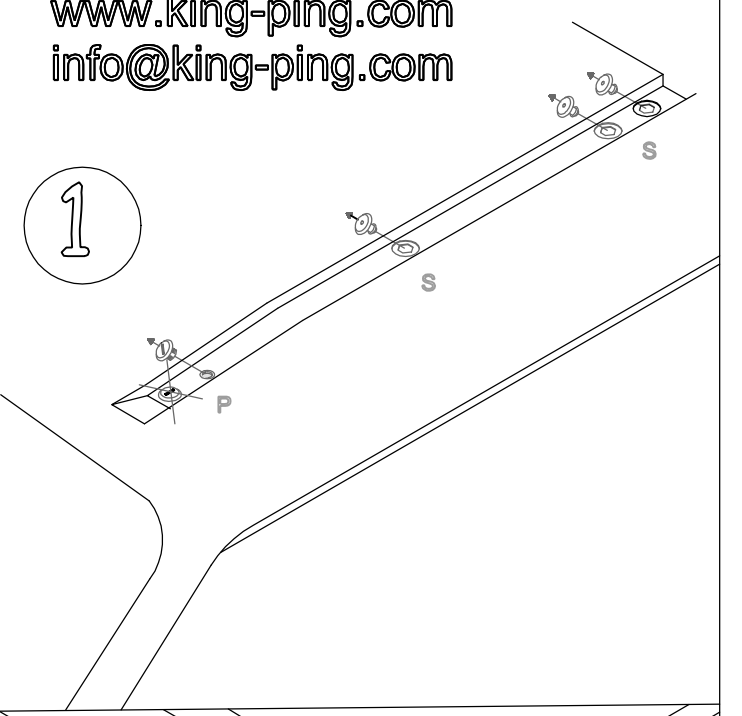

CITROEN NEMO 2008
 FIAT FIORINO 2008
 PEUGEOT BIPPER 2008

180x123 cm.

www.king-ping.com
 info@king-ping.com

| | | | | | |
|----------|----|-----|-----|----|----|
| P | 2x | 2x | 2x | 2x | 4x |
| S | 4x | 8x | 8x | 8x | 8x |
| | 6x | 12x | 12x | 2x | 2x |
| | 8x | 8x | 8x | 8x | 8x |

MONTAGEFILM KING-ALU IMPERIAAL