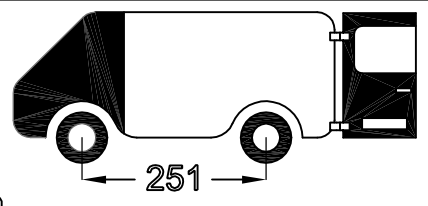

CITROEN NEMO 2008
 FIAT FIORINO 2008
 PEUGEOT BIPPER 2008

180x123 cm.

www.king-ping.com
 info@king-ping.com

| | | | | | |
|----------|----|-----|-----|----|----|
| P | 2x | 2x | 2x | 2x | 4x |
| S | 4x | 8x | 8x | 8x | 8x |
| | 6x | 12x | 12x | 2x | 2x |
| | 8x | 8x | 8x | 8x | 8x |