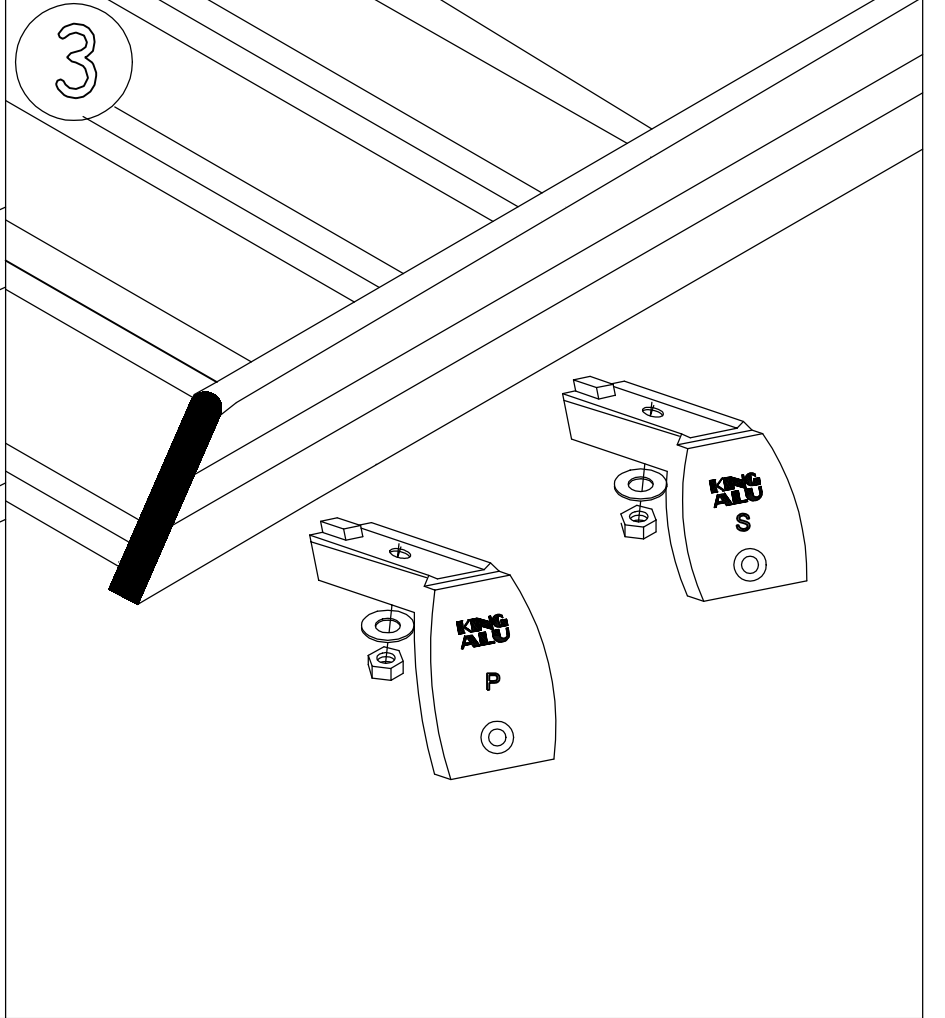

CITROEN NEMO 2008
 FIAT FIORINO 2008
 PEUGEOT BIPPER 2008

180x123 cm.

www.king-ping.com
 info@king-ping.com

| | | | | | |
|----------|----|-----|-----|----|----|
| P | 2x | 2x | 2x | 2x | 4x |
| S | 4x | 8x | 8x | 8x | 8x |
| | 6x | 12x | 12x | 2x | 2x |
| | 8x | 8x | 8x | 8x | 8x |

MONTAGEFILM KING-ALU IMPERIAAL