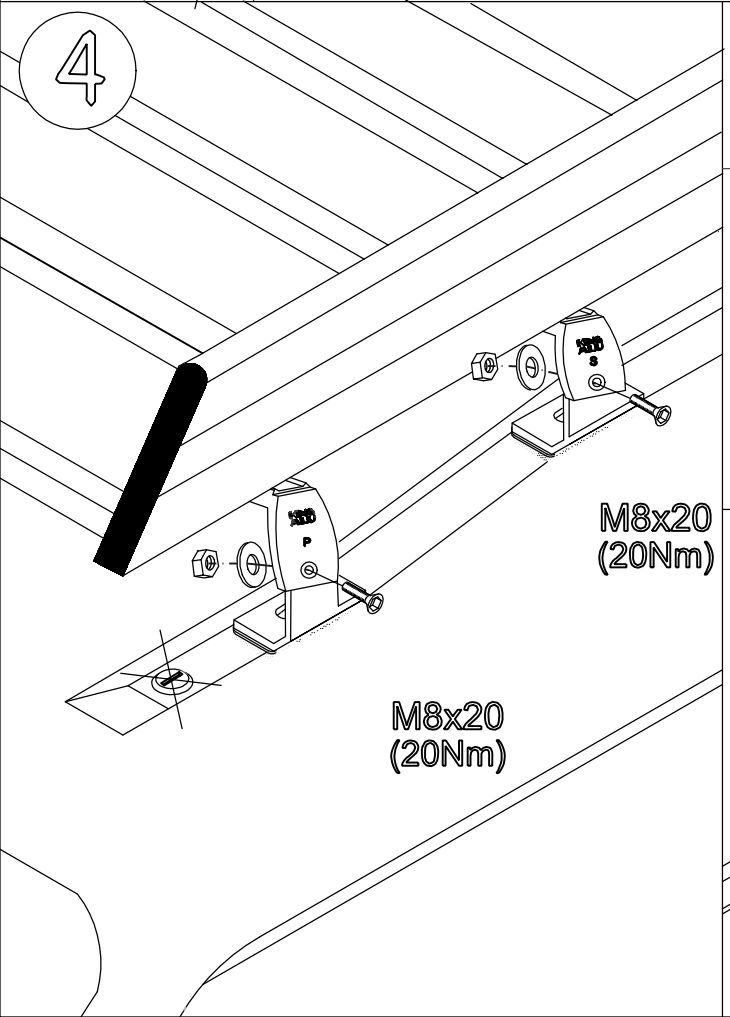

CITROEN NEMO 2008
 FIAT FIORINO 2008
 PEUGEOT BIPPER 2008

180x123 cm.

www.king-ping.com
 info@king-ping.com

| | | | | | |
|----------|----|-----|-----|----|----|
| P | 2x | 2x | 2x | 2x | 4x |
| S | 4x | 8x | 8x | 8x | 8x |
| | 6x | 12x | 12x | 2x | 2x |
| | 8x | 8x | 8x | 8x | 8x |

MONTAGEFILM KING-ALU IMPERIAAL