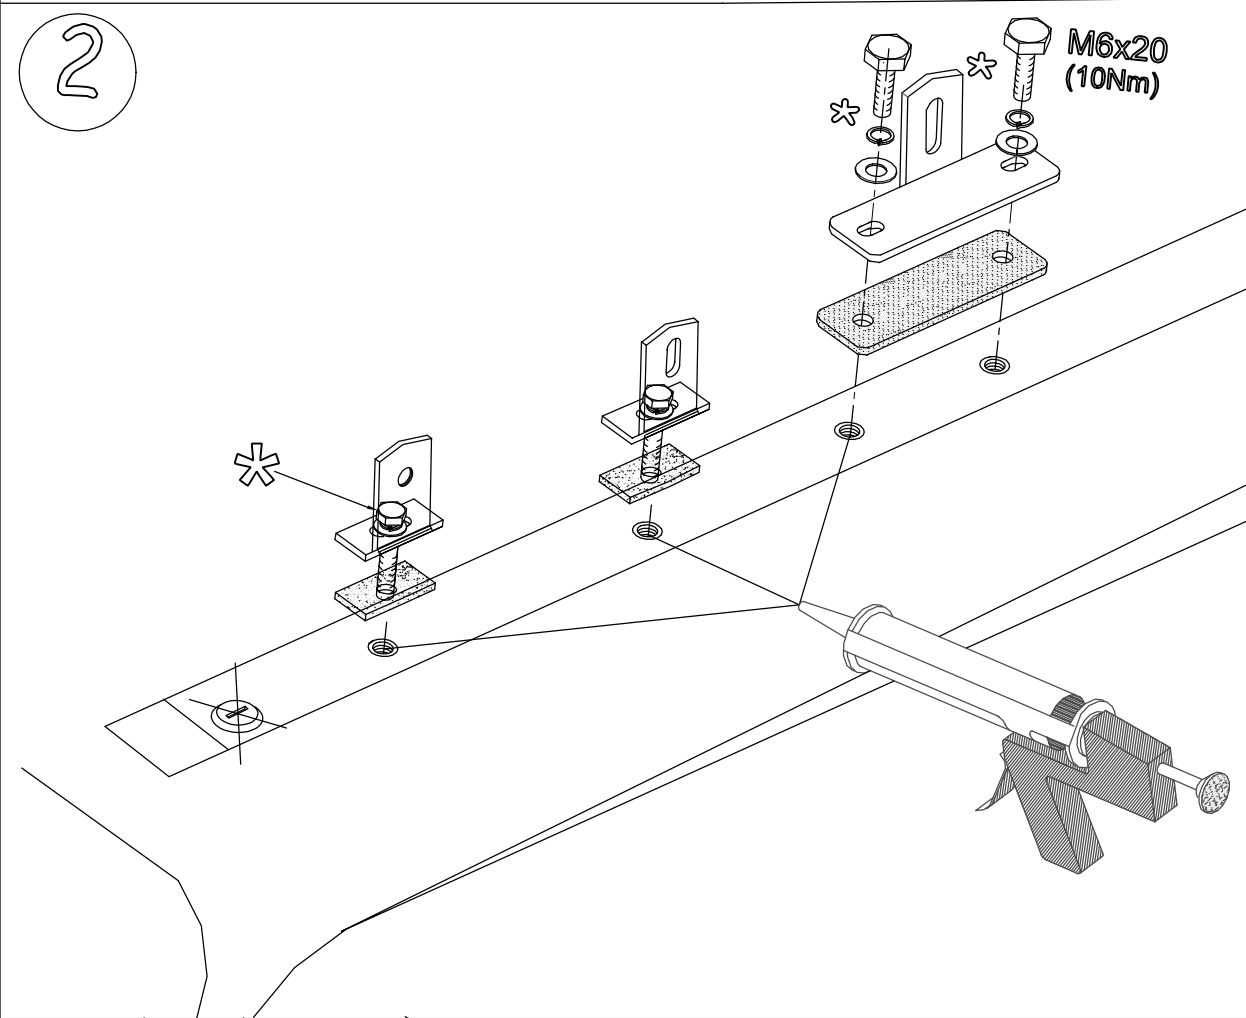

CITROEN NEMO 2008
 FIAT FIORINO 2008
 PEUGEOT BIPPER 2008

180x123 cm.

www.king-ping.com
 info@king-ping.com

| | | | | | |
|----------|----|-----|-----|----|----|
| P | 2x | 2x | 2x | 2x | 4x |
| S | 4x | 8x | 8x | 8x | 8x |
| | 6x | 12x | 12x | 2x | 2x |
| | 8x | 8x | 8x | 8x | 8x |

MONTAGEFILM KING-ALU IMPERIAAL