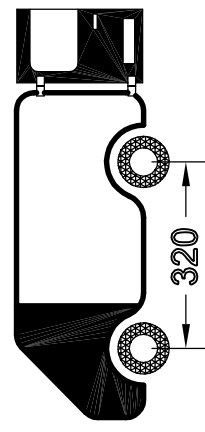

Mercedes Vito

280x143 cm. L1 H1

S	4X 	3xD M8 	16X 	6X 	3xD M6
P	4X 	M8x25 	8X 	8X 	*
		6X 	16X 	* 	14X
	2X 	* 	14X 	2X 	2X
	* 	* 	14X 		

KING PING

www.king-ping.com
info@king-ping.com

MAX. 150 KG
MONTAGEFILM KING-ALU IMPERIAAL