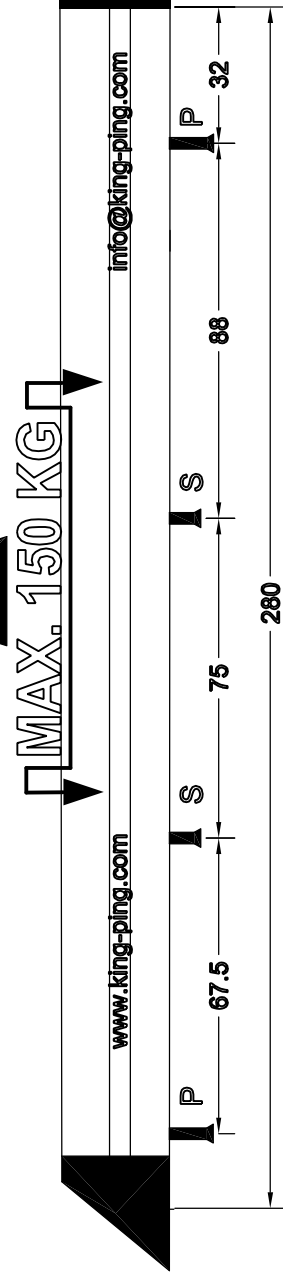

Mercedes Vito

280x143 cm. L1 H1

S	4X 	3xD M8 	16X 	6X 	3xD M6
P	4X 	M8x25 	8X 	8X 	*
		6X 	16X 	* 	14X
	2X 	* 	14X 	2X 	2X
	* 	* 	14X 		

KING PING

www.king-ping.com
info@king-ping.com

MAX. 150 KG
MONTAGEFILM KING-ALU IMPERIAAL