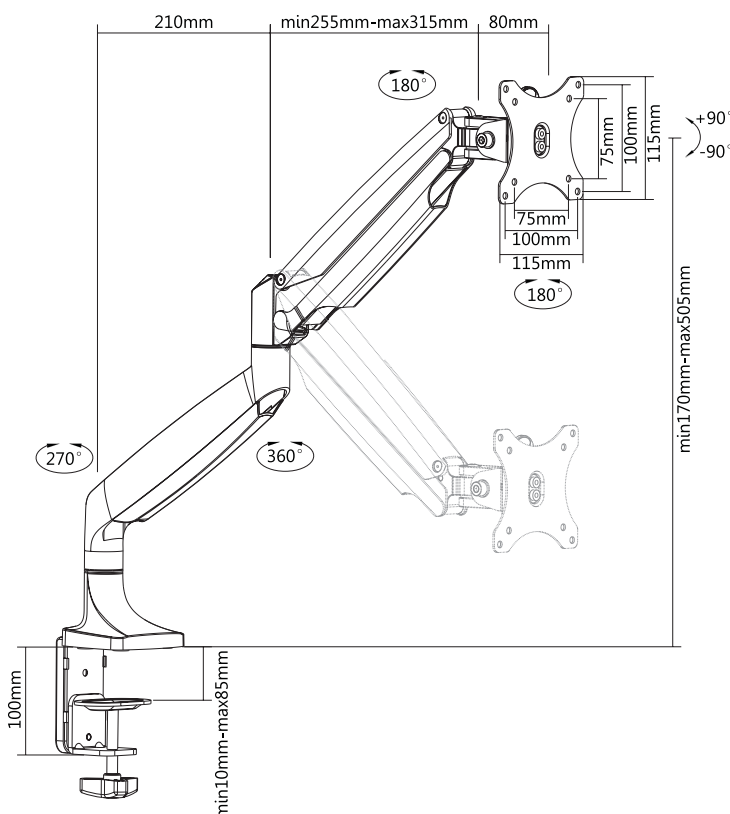

LogiLink®

Alumium Monitor Desk Mount with Gas Spring for 13"-32" Flat & Curved Monitor

Art. No.: BP0042

Easy installation and compatible with VESA standard max. 100x100mm.

Features:

- » Super strong mounting brackets: Solid-reinforced Cold Steel, durable product with maximum capacity of 9kg
- » Maximum arm extension length is 525mm, Tilt capacity: 90°~-90°, Swivel capacity: 90°~-90° and Rotation capacity: 90°~-90°
- » Compatible with VESA 75x75mm, 100x100mm
- » Gas spring offers adjustable counterbalance to the direction of the monitor
- » Built-in spring gauge can adjust various monitor weights
- » Easy cable management inside the adjustable arms
- » Easy to install and height adjustable
- » Clamp and grommet mount included
- » Fit for 13-32 inch LCD Monitor

LogiLink®

Alumium Monitor Desk Mount with Gas Spring for 13"-32" Flat & Curved Monitor

Art. No.: BP0042

1

2

3

4

Specification:

Screen Size	13"-32"
Rated Load	1-9kg/2.2-19.8lbs
VESA	75x75, 100x100
Arm Extend	525mm
Tilt	90° ~ -90°
Swivel	90° ~ -90°
Rotate	90° ~ -90°
Product Size	115 x 590 x 665mm

Fits
13"-32"
Monitor

VESA
Max.
100x100mm

Arm
Extend
525mm

rated
1-9kg/
2.2-19.8lbs

Gas
Spring
Arm

90°
-90° 90°
ROTATION

90°
-90°
TILT

90°
-90°
SWIVEL

↑
Direction
Indicator

Curved
Monitor