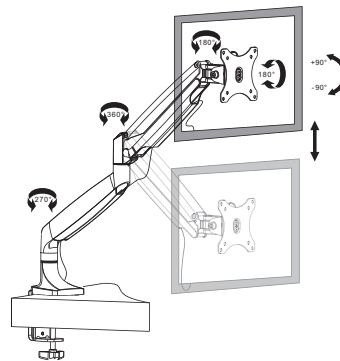

LogiLink®

Alumium Monitor Desk Mount with Gas Spring for 13"-32" Flat & Curved Monitor

Art. No.: BP0042

Easy installation and compatible with VESA standard max. 100x100mm.

Features:

- » Super strong mounting brackets: Solid-reinforced Cold Steel, durable product with maximum capacity of 9kg
- » Maximum arm extension length is 525mm, Tilt capacity: 90°~-90°, Swivel capacity: 90°~-90° and Rotation capacity: 90°~-90°
- » Compatible with VESA 75x75mm, 100x100mm
- » Gas spring offers adjustable counterbalance to the direction of the monitor
- » Built-in spring gauge can adjust various monitor weights
- » Easy cable management inside the adjustable arms
- » Easy to install and height adjustable
- » Clamp and grommet mount included
- » Fit for 13-32 inch LCD Monitor

LogiLink®

Alumium Monitor Desk Mount with Gas Spring for 13"-32" Flat & Curved Monitor

Art. No.: BP0042

1

2

3

4

Specification:

Screen Size	13"-32"
Rated Load	1-9kg/2.2-19.8lbs
VESA	75x75, 100x100
Arm Extend	525mm
Tilt	90° ~ -90°
Swivel	90° ~ -90°
Rotate	90° ~ -90°
Product Size	115 x 590 x 665mm

Fits
13"-32"
Monitor

VESA
Max.
100x100mm