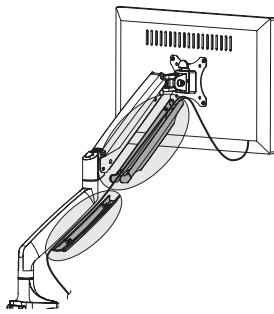

LogiLink®

Alumium Monitor Desk Mount with Gas Spring for 13"-32" Flat & Curved Monitor

Art. No.: BP0042

Easy installation and compatible with VESA standard max. 100x100mm.

Features:

- » Super strong mounting brackets: Solid-reinforced Cold Steel, durable product with maximum capacity of 9kg
- » Maximum arm extension length is 525mm, Tilt capacity: 90°~-90°, Swivel capacity: 90°~-90° and Rotation capacity: 90°~-90°
- » Compatible with VESA 75x75mm, 100x100mm
- » Gas spring offers adjustable counterbalance to the direction of the monitor
- » Built-in spring gauge can adjust various monitor weights
- » Easy cable management inside the adjustable arms
- » Easy to install and height adjustable
- » Clamp and grommet mount included
- » Fit for 13-32 inch LCD Monitor

LogiLink®

Alumium Monitor Desk Mount with Gas Spring for 13"-32" Flat & Curved Monitor

Art. No.: BP0042

1

2

3

4

Specification:

Screen Size	13"-32"
Rated Load	1-9kg/2.2-19.8lbs
VESA	75x75, 100x100
Arm Extend	525mm
Tilt	90° ~ -90°
Swivel	90° ~ -90°
Rotate	90° ~ -90°
Product Size	115 x 590 x 665mm

Fits
13"-32"
Monitor

VESA
Max.
100x100mm