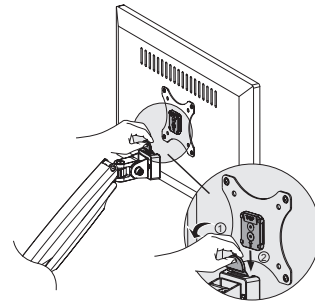

LogiLink®

Alumium Monitor Desk Mount with Gas Spring for 13"-32" Flat & Curved Monitor

Art. No.: BP0042

Easy installation and compatible with VESA standard max. 100x100mm.

Features:

- » Super strong mounting brackets: Solid-reinforced Cold Steel, durable product with maximum capacity of 9kg
- » Maximum arm extension length is 525mm, Tilt capacity: 90°~-90°, Swivel capacity: 90°~-90° and Rotation capacity: 90°~-90°
- » Compatible with VESA 75x75mm, 100x100mm
- » Gas spring offers adjustable counterbalance to the direction of the monitor
- » Built-in spring gauge can adjust various monitor weights
- » Easy cable management inside the adjustable arms
- » Easy to install and height adjustable
- » Clamp and grommet mount included
- » Fit for 13-32 inch LCD Monitor

LogiLink®

Alumium Monitor Desk Mount with Gas Spring for 13"-32" Flat & Curved Monitor

Art. No.: BP0042

1

2

3

4

Specification:

Screen Size	13"-32"
Rated Load	1-9kg/2.2-19.8lbs
VESA	75x75, 100x100
Arm Extend	525mm
Tilt	90° ~ -90°
Swivel	90° ~ -90°
Rotate	90° ~ -90°
Product Size	115 x 590 x 665mm

Fits
13"-32"
Monitor

VESA
Max.
100x100mm