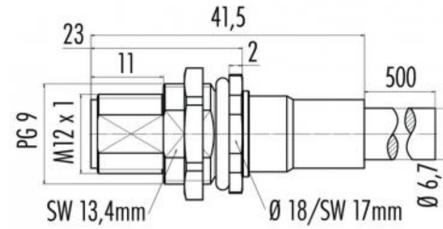

Dimensions and weights

Length	2 m	Net weight	168 g
--------	-----	------------	-------

Temperatures

Operating temperature	-40 °C...+70 °C	Storage temperature	-50 °C...+70 °C
Installation temperature	-20 °C...+60 °C		

Cable structure

Cross-section	4*AWG 22/7 - 0.36 mm ²	Insulation cross-section	1.5 mm
Shielding	360° shield contact	Material sheath	PUR
Sheath diameter, max.	6.7 mm	Sheathing colour	green (RAL 6018)

Electrical properties of cable

plug

Version connector left	M12 flange	Version connector right	M12 - male / straight
------------------------	------------	-------------------------	-----------------------

Classifications

ETIM 3.0	EC000830	eClass 6.2	27-06-18-01
eClass 7.1	27-06-18-01		

Zeichnungen

Circuit diagram

M12		M12
1	yellow	1
2	white	2
3	orange	3
4	blue	4

Dimensioned drawing

Hexagon nut enclosed loosely

Dimensioned drawing

with through hole