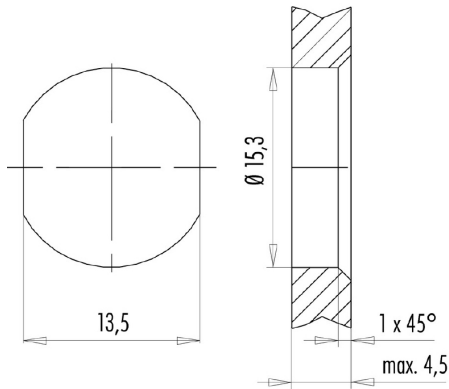

Dimensions and weights

Length	2 m	Net weight	168 g
--------	-----	------------	-------

Temperatures

Operating temperature	-40 °C...+70 °C	Storage temperature	-50 °C...+70 °C
Installation temperature	-20 °C...+60 °C		

Cable structure

Cross-section	4*AWG 22/7 - 0.36 mm ²	Insulation cross-section	1.5 mm
Shielding	360° shield contact	Material sheath	PUR
Sheath diameter, max.	6.7 mm	Sheathing colour	green (RAL 6018)

Electrical properties of cable

Zeichnungen

Circuit diagram

M12		M12
1	yellow	1
2	white	2
3	orange	3
4	blue	4

Dimensioned drawing

Hexagon nut enclosed loosely

Dimensioned drawing

with through hole