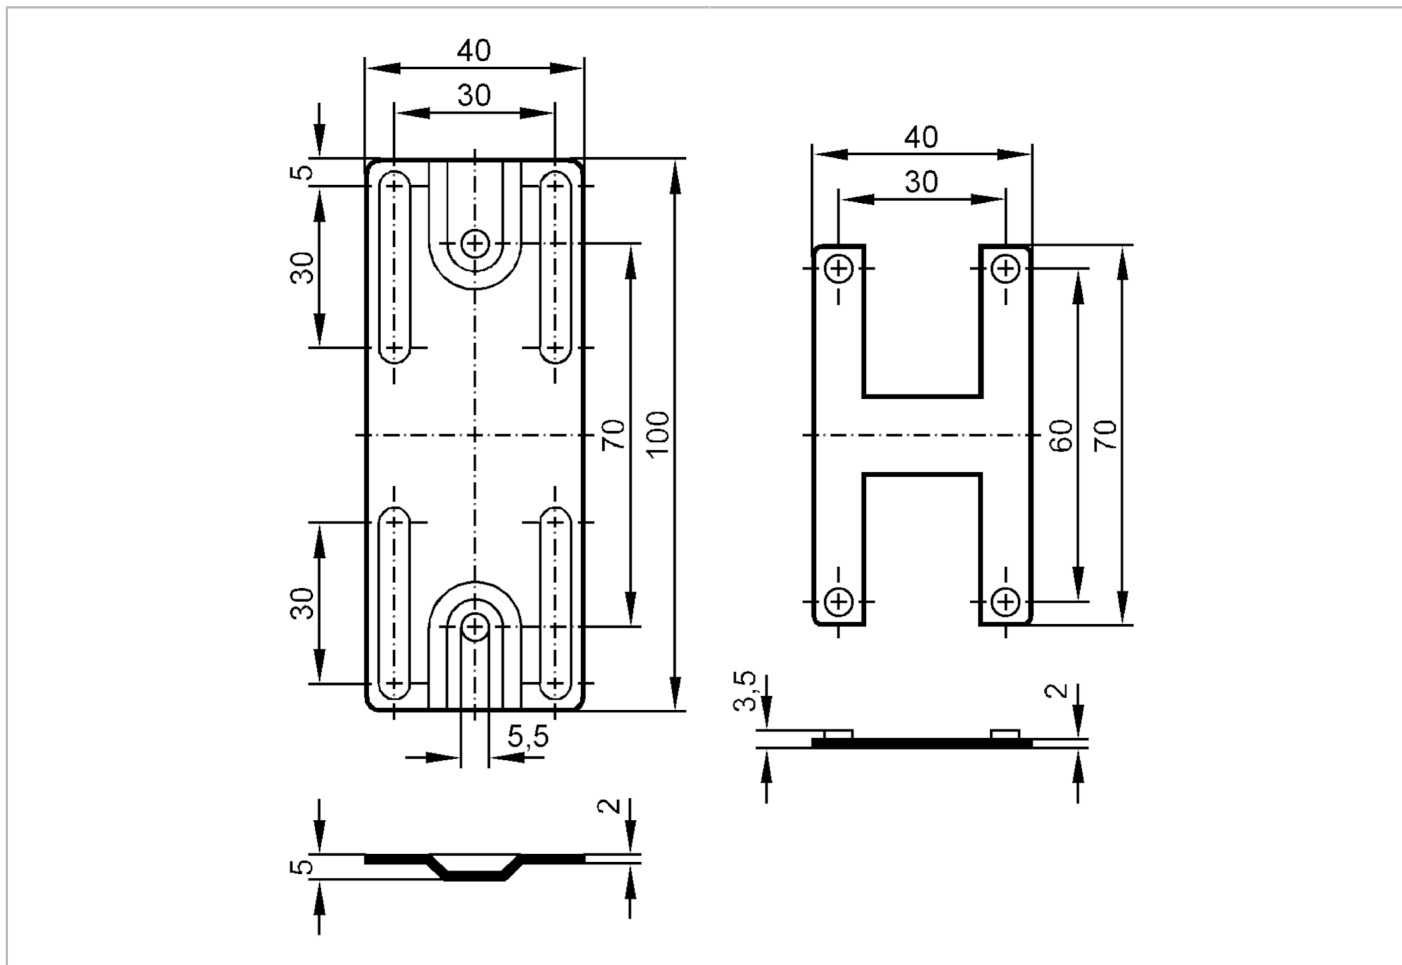

## Mounting plate

MOUNTING PLATE IVE/KVE

### Mechanical data

Weight	[g]	39.6
Materials		aluminium anodised 10...20 µm