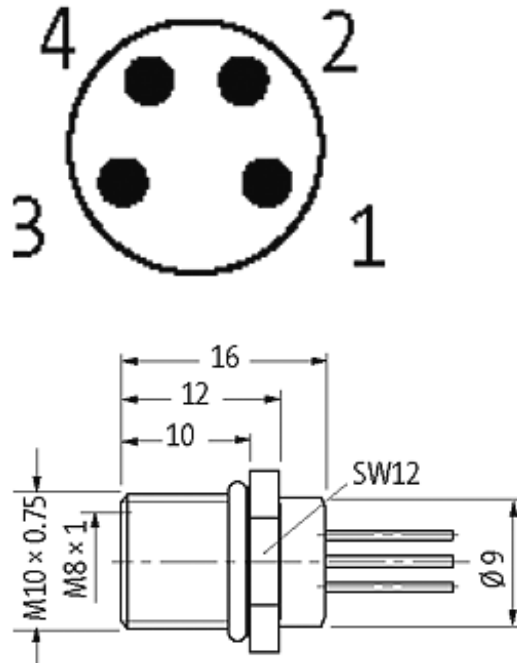

M8 FEMALE FLANGE PLUG REAR MOUNT

PP wires 4x0.25 0.5m

Flange M8 female
4-pole
Rear mounting
Mounting nut
with multi-strand wire

[Link to Product](#)**Illustration**

Female

Product may differ from Image

Form

08575

Technical Data

Operating voltage	max. 30 V AC/DC
Operating current per contact	max. 4 A
Locking of ports	Screw thread M8 × 1 mm (recommended torque 0.4 Nm) self-securing
Protection	IP67 inserted and tightened (EN 60529)

Cables

Cable number	969
No./diameter of wires	4 × 0.25 mm ²
Wire isolation	PP (br, wh, bl, bk)
Shore hardness outer jacket	70 ± 5D
Outer diameter	approx. 1.25 mm
Bend radius (fixed)	5 × outer Ø
Bend radius (moving)	10 × outer Ø
Temperature range (fixed)	-40...+80 °C
Temperature range (mobile)	-25...+80 °C

General data

Temperature range -25...+85 °C

Commercial data

country of origin DE

customs tariff number 85444290

minimum order quantity 1