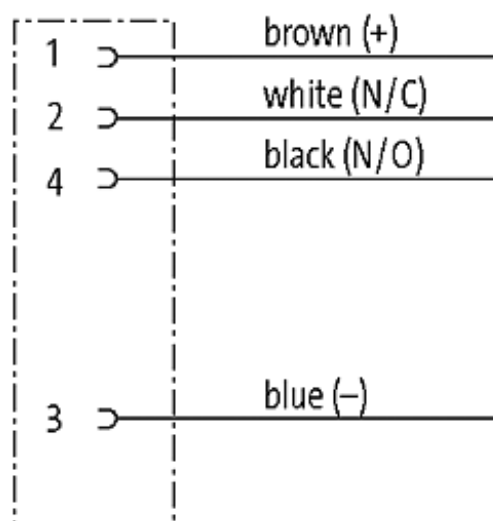

M8 FEMALE FLANGE PLUG REAR MOUNT

PP wires 4x0.25 0.5m

Flange M8 female
4-pole
Rear mounting
Mounting nut
with multi-strand wire

[Link to Product](#)**Illustration**

Female

Product may differ from Image

Form

08575

Technical Data

Operating voltage	max. 30 V AC/DC
Operating current per contact	max. 4 A
Locking of ports	Screw thread M8 × 1 mm (recommended torque 0.4 Nm) self-securing
Protection	IP67 inserted and tightened (EN 60529)

General data

Temperature range -25...+85 °C

Commercial data

country of origin DE

customs tariff number 85444290

minimum order quantity 1