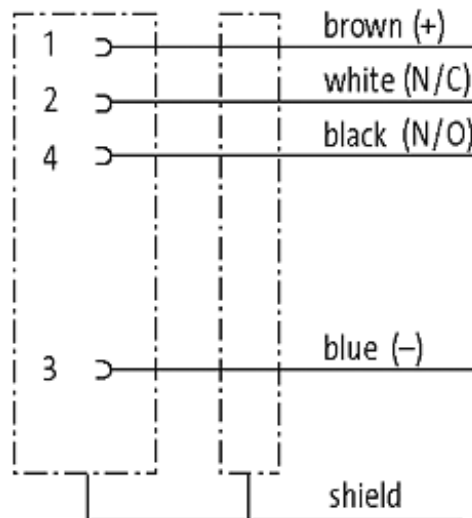

**M12 female receptacle shielded rear mount**

PUR-OB 4x0,34 shielded grey UL,CSA+drag chain 2m

Flange M12 female  
4-pole, shielded  
Rear mounting  
Mounting nut  
With open ended wires

Further cable lengths on request. The resistance to aggressive media should be individually tested for your application. Further details on request.

[Link to Product](#)**Illustration**

# Female

Product may differ from Image