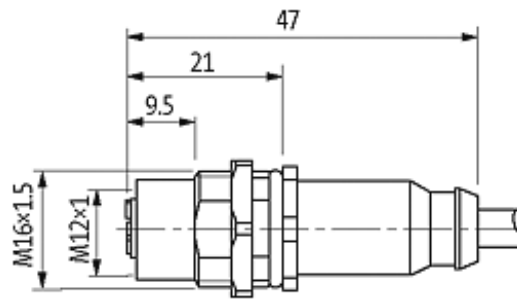

**M12 female receptacle shielded rear mount**

PUR-OB 4x0,34 shielded grey UL,CSA+drag chain 2m

Flange M12 female  
4-pole, shielded  
Rear mounting  
Mounting nut  
With open ended wires

Further cable lengths on request. The resistance to aggressive media should be individually tested for your application. Further details on request.

# Female

Product may differ from Image