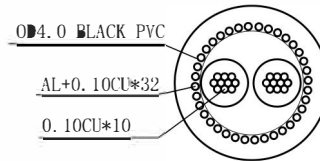

Model	L(mm)
AV29686	500±50
AV29687	1000±50
AV29688	2000±100
AV29689	3000±100
AV29690	5000±200
AV29691	10000±200
AV29692	15000±300
AV29693	20000±300

WIRING DIAGRAM

NOTE:

- 1.CABLE:10*0.10CU*2C+AL+0.10CU*32+OD4.0mm BLACK CABLE ,PVC JACKET.
- 2.CONNECTORS: 3.5 STEREO PLUG*2PCS
- 3.MOLD ASSEMBLY,BLACK COLOR
- 4.OPEN/SHORT TEST:100% TEST.
- 5.ROHS COMPLIANT

Customer				Product name	3.5 male to 3.5 male (GOLD)	Material	Colour	Unit	View
Design	Technology			Model	29686-29693				
Check	Standard			Drawing No					
Approve	Date			2022.03.05					