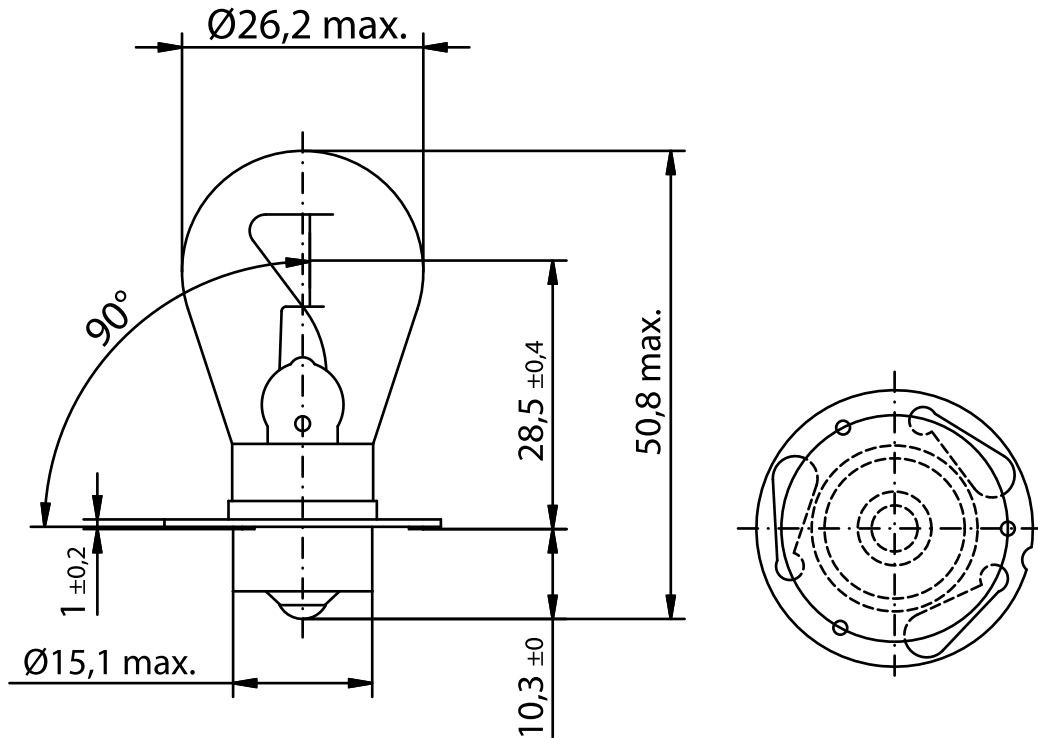

INDUSTRIAL SPECIALTY LIGHTING

Industrial Marine - Datasheet

MARINE LAMPS - 6.2V 0.7A P30s

PRODUCT NUMBER **304842060** [] Tol.

VOLTAGE	6.2	V
WATTAGE	4.34	W
LUMEN OUTPUT	50	LM
LUMEN PRO WATT	11.5	LM/W
AVERAGE LIFE	1500	H
BASE	Sx15s	/
REMARKS	1851018	
BRAND	DR. FISCHER	