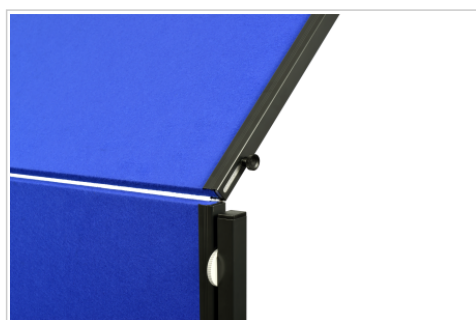

- Easily collect ideas and create overviews
- Pin paper directly on the board surface or add a flipchart paper pad
- Attractive, lightweight and mobile design
- Extremely versatile: Can be used in portrait or landscape orientation as pinboard, flipchart or divider wall
- Quick linking of several boards with "one-over-the-other" foot construction
- Quick tool-free mounting: can be set up by one person

## PREMIUM PLUS workshop board foldable 150x120cm navy blue

- High-quality, foldable mobile workshop board
- Double-sided felt pinboard
- Matte coated aluminium board frame
- Footings and legs in matte coated steel
- Height adjustable at two fixed positions
- Vertical and horizontal board mounting option
- Set of 4 lockable castors and click-on paper hooks included
- Minimal height of the total product: 196 cm (vertical setup)
- Maximum height of the total product (vertical setup): 226 cm
- Board size: H 150 x W 120 cm

## Specifications

Surface (material/colour)	Felt / Blue
Frame (material/colour)	Aluminium / Black
Corner (material/colour)	Plastic / -
Article dimensions	1200 x 1500 x - mm
Total dimensions	- x 1960 x - mm
Mobile	Yes
Castors	Yes
Number of lockable castors	4
Foldable	Yes
Product warranty	2 Years