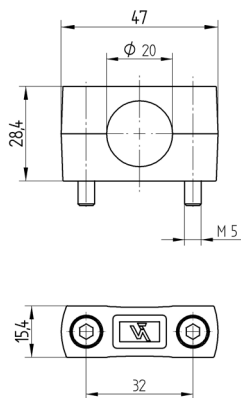

# Mounting Clamp for $\varnothing$ 20 mm

#### Mechanical Data

Material	Plastic
Packaging unit	1 Piece
Mounting Number	140

#### ● Plastic

All dimensions in mm (1 mm = 0.03937 Inch)