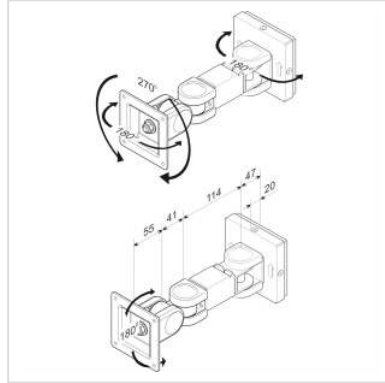

ROLINE LCD Monitor Wall Mount Kit, 3 Joints

Product No.	17.03.1126
Manufacturer	ROLINE
Manufacturer No.	17.03.1126
EAN (single piece)	7611990149797

- Space saving mounting of LCD monitor on wall
- VESA 75 (75 x 75 mm) fixation
- Inclination adjustable over joints
- Pivot function: 270°

Technical specifications

Manufacturer	ROLINE
Product group	LCD-Monitor arms
Product type	Monitor Arms, wall mount
Colour	black
Load capacity	1-6 kg
Quantity of pivots	3
Fixing	wall mount
Maximal arm length	200 mm
Adjustments	Mechanical
VESA 75 x 75 mm	Yes