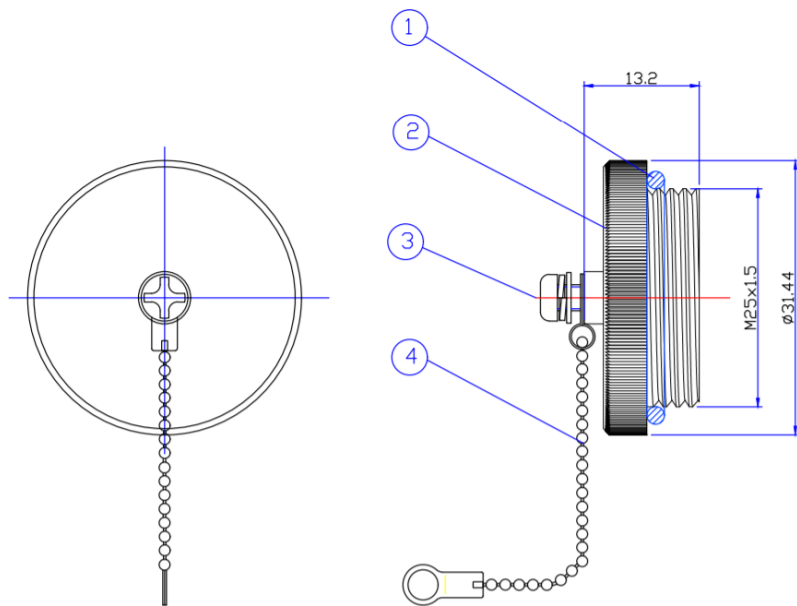

Metal Knurled Inspection Cover with Chain

multicomp PRO

**RoHS
Compliant**

M25 Knurled Plug With Chain

No.	Description	Qty
1	O-RING For M25x1.5 Screw Cap, UL94V0	1
2	M25x1.5 SCREW CAP	1
3	Nylok M3 SCREW (Spring Washer+Washer) M3x0.5, SUS304	1
4	Metal Chain 10cm,SUS304	1

Dimensions : Millimetres

Part Number Table

Description	Part Number
Metal Knurled Inspection Cover with Chain, M25x1.5	MPR-14-0093-GT-M

Important Notice : This data sheet and its contents (the "Information") belong to the members of the AVNET group of companies (the "Group") or are licensed to it. No licence is granted for the use of it other than for information purposes in connection with the products to which it relates. No licence of any intellectual property rights is granted. The Information is subject to change without notice and replaces all data sheets previously supplied. The Information supplied is believed to be accurate but the Group assumes no responsibility for its accuracy or completeness, any error in or omission from it or for any use made of it. Users of this data sheet should check for themselves the Information and the suitability of the products for their purpose and not make any assumptions based on information included or omitted. Liability for loss or damage resulting from any reliance on the Information or use of it (including liability resulting from negligence or where the Group was aware of the possibility of such loss or damage arising) is excluded. This will not operate to limit or restrict the Group's liability for death or personal injury resulting from its negligence. Multicomp Pro is the registered trademark of Premier Farnell Limited 2019.