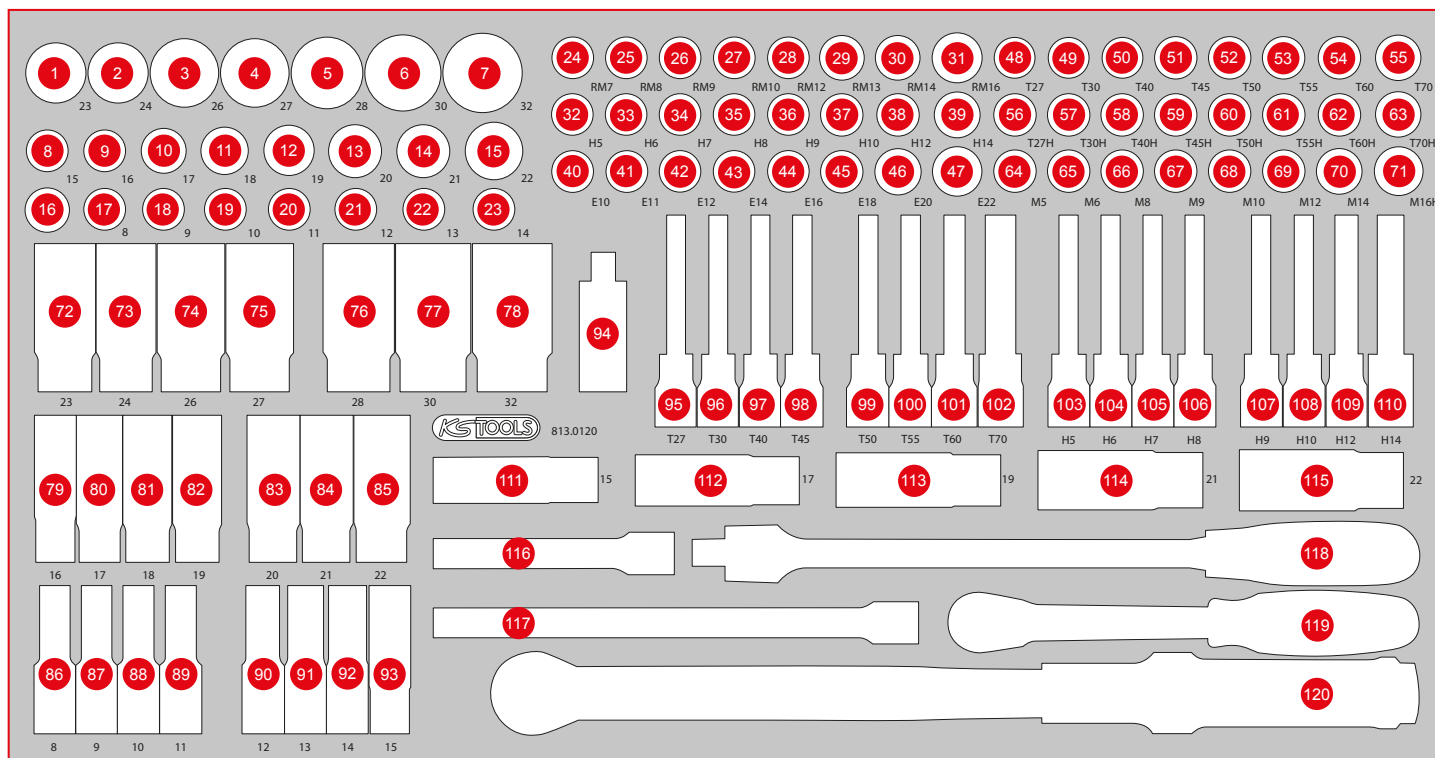

813.0120

L 1/2" Socket spanner set

120
PCS

755 x 398
P25

Pos.	Code	Description	pcs	Pos.	Code	Description	pcs	Pos.	Code	Description	pcs
1	917.1223	1/2" Hexagonal socket, 23 mm	1	22	917.1213	1/2" Hexagonal socket, 13 mm	1	43	911.4336	1/2" Torx E Socket, E14	1
2	917.1224	1/2" Hexagonal socket, 24 mm	1	23	917.1214	1/2" Hexagonal socket, 14 mm	1	44	911.4322	1/2" Torx E Socket, E16	1
3	917.1343	1/2" Hexagonal socket, 26 mm	1	24	911.4513	Bit socket for RIBE screws, M7, Length 55 mm	1	45	911.4323	1/2" Torx E Socket, E18	1
4	917.1227	1/2" Hexagonal socket, 27 mm	1	25	911.4514	Bit socket for RIBE screws, M8, length 55 mm	1	46	911.4324	1/2" Torx E Socket, E20	1
5	917.1344	1/2" Hexagonal socket, 28 mm	1	26	911.4515	Bit socket for RIBE screws, M9, length 55 mm	1	47	911.4325	1/2" Torx E Socket, E22	1
6	917.1230	1/2" Hexagonal socket, 30 mm	1	27	911.4516	Bit socket for RIBE screws, M10, Length 55 mm	1	48	911.1363	1/2" Bit socket Torx, T27	1
7	917.1232	1/2" Hexagonal socket, 32 mm	1	28	911.4517	Bit socket for RIBE screws, M12, Length 55 mm	1	49	911.1364	1/2" Bit socket Torx, T30	1
8	917.1215	1/2" Hexagonal socket, 15 mm	1	29	911.4518	Bit socket for RIBE screws, M13, Length 55 mm	1	50	911.1365	1/2" Bit socket Torx, T40	1
9	917.1216	1/2" Hexagonal socket, 16 mm	1	30	911.4519	Bit socket for RIBE screws, M14, Length 55 mm	1	51	911.1366	1/2" Bit socket Torx, T45	1
10	917.1217	1/2" Hexagonal socket, 17 mm	1	31	911.4552	Bit socket for RIBE screws, M16, Length 55 mm	1	52	911.1367	1/2" Bit socket Torx, T50	1
11	917.1218	1/2" Hexagonal socket, 18 mm	1	32	911.1305	1/2" Bit socket hexagon, short, 5 mm	1	53	911.1368	1/2" Bit socket Torx, T55	1
12	917.1219	1/2" Hexagonal socket, 19 mm	1	33	911.1306	1/2" Bit socket hexagon, short, 6 mm	1	54	911.1369	1/2" Bit socket Torx, T60	1
13	917.1220	1/2" Hexagonal socket, 20 mm	1	34	911.1307	1/2" Bit socket hexagon, short, 7 mm	1	55	911.1370	1/2" Bit socket Torx, T70	1
14	917.1221	1/2" Hexagonal socket, 21 mm	1	35	911.1308	1/2" Bit socket hexagon, short, 8 mm	1	56	911.1373	1/2" Bit socket Torx tamperproof, TB27	1
16	911.1207	Sliding adaptor, 3/8" F x 1/2" M	1	36	911.1309	1/2" Bit socket hexagon, short, 9 mm	1	57	911.1374	1/2" Bit socket Torx tamperproof, TB30	1
17	917.1340	1/2" Hexagonal socket, 8 mm	1	37	911.1310	1/2" Bit socket hexagon, short, 10 mm	1	58	911.1375	1/2" Bit socket Torx tamperproof, TB40	1
18	917.1341	1/2" Hexagonal socket, 9 mm	1	38	911.1312	1/2" Bit socket hexagon, short, 12 mm	1	59	911.1376	1/2" Bit socket Torx tamperproof, TB45	1
19	917.1210	1/2" Hexagonal socket, 10 mm	1	39	911.1314	1/2" Bit socket hexagon, short, 14 mm	1	60	911.1377	1/2" Bit socket Torx tamperproof, TB50	1
20	917.1211	1/2" Hexagonal socket, 11 mm	1	40	911.4333	1/2" Torx E Socket, E10	1	61	911.1378	1/2" Bit socket Torx tamperproof, TB55	1
21	917.1212	1/2" Hexagonal socket, 12 mm	1	41	911.4334	1/2" Torx E Socket, E11	1	62	911.1379	1/2" Bit socket Torx tamperproof, TB60	1
22	917.1222	1/2" Hexagonal socket, 22 mm	1	42	911.4335	1/2" Torx E Socket, E12	1	63	911.1380	1/2" Bit socket Torx tamperproof, TB70	1