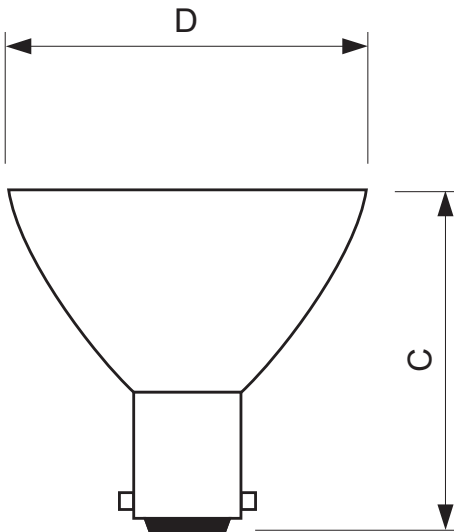

### • Product Dimensions

Overall Length C	41 (max) mm
Diameter D	38 (max) mm

### • Product Data

Order code	923882817101
Full product code	923882817101
Full product name	Aluline 20W 12V R37 18D CL 1CT

**PHILIPS**

Order product name Alu 20W 12V R37 18D CL 1CT/  
10X5F  
Pieces per pack 1  
Packing configuration 10X5F  
Packs per outerbox 50  
Bar code on pack -  
EAN1 8711500401953  
Bar code on inter-  
mediate packing -  
EAN2 8711500415943

## Dimensional drawing