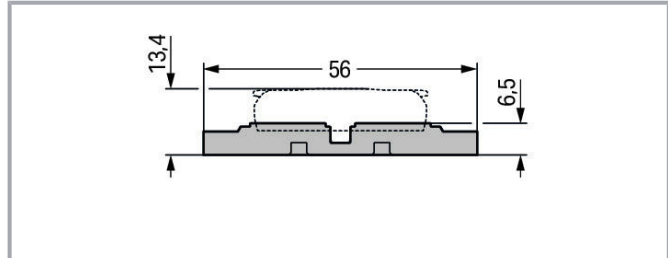

Data sheet | Item number: 221-2524 **NEW**

Mounting carrier; 4-way; for inline splicing connector with lever; for screw mounting; gray

www.wago.com/221-2524

Data

Physical data

Width	38.8 mm / 1.528 inch
Height from the surface	6.5 mm / 0.256 inch
Depth	56 mm / 2.205 inch

	Item no.: 210-334 Marking strips; as a DIN A4 sheet; Strip width 5 mm; Strip length 182 mm; plain; Self-adhesive; white	www.wago.com/210-334
--	---	--

assembling

	Item no.: 209-119 Fixing screw; for 209-120 mounting carrier	www.wago.com/209-119
	Item no.: 209-120 Mounting foot; can be snapped on terminal blocks with snap-in mounting foot; for mounting on relay-modules; 6.4 mm wide; gray	www.wago.com/209-120
	Item no.: 209-123 Mounting foot with screw; can be screwed on terminal blocks with fixing flange; 6.4 mm wide; gray	www.wago.com/209-123