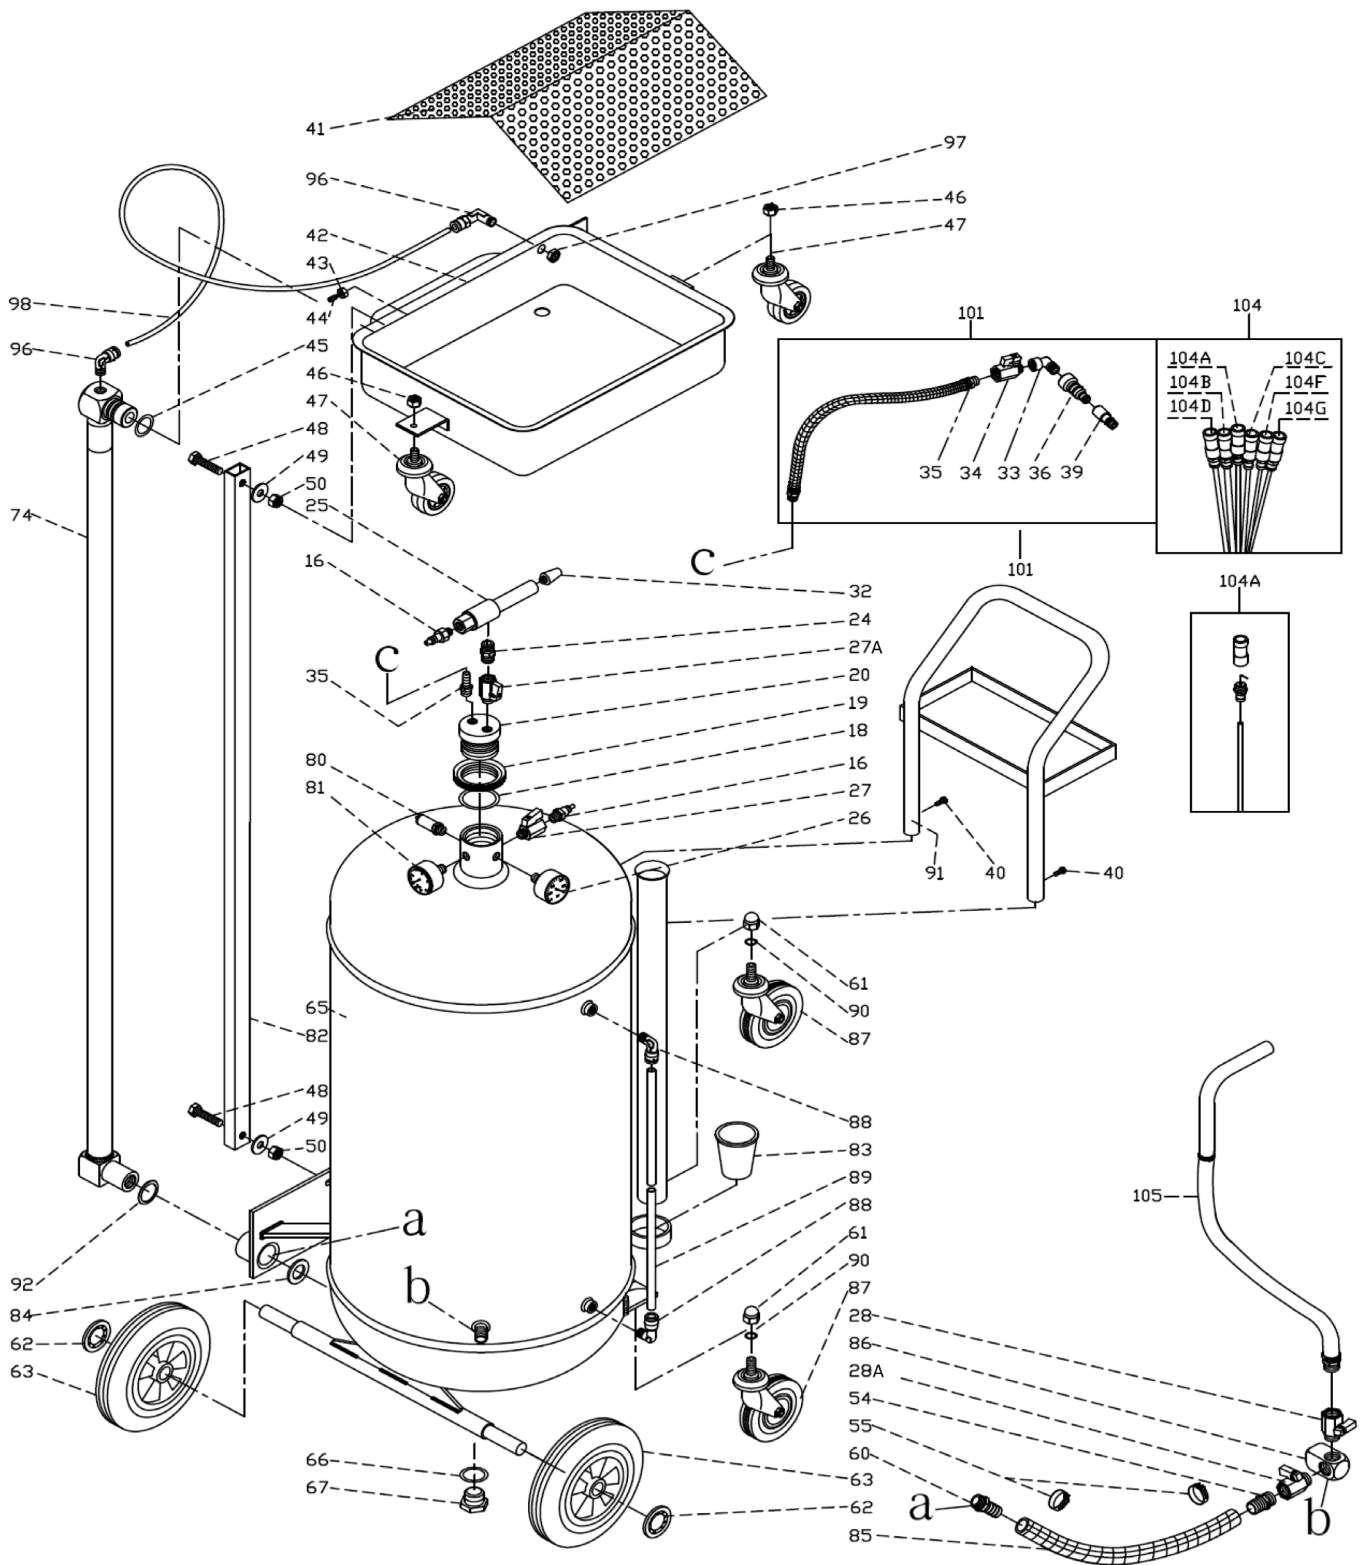

Parts Information:
Mobile Oil Drainer with Probes 80ltr
Cantilever Air Discharge
Model No: AK462DX.V2

NOTE: It is our policy to continually improve products and as such we reserve the right to alter data, specifications and component parts without prior notice. There may be alternative versions of this product, please contact us should you require this information.

Parts Information:
**Mobile Oil Drainer with Probes 80ltr
Cantilever Air Discharge
Model No: AK462DX.V2**

Item	Part No.	Description
16	CM00507002	Quick Coupling
18	AK458DX.V4-13	O-Ring, (Ex: 51.10 In: 44.04 Cs: 3.53)
19	AK462DX.V2-19	Suction Plug Locking Ring
20	CM50332042	Reducer
24	AK4560D.AC7-2	Fitting
25	AS/VENT	Vent
26	CM02003016	Gauge 12.5Psi, 50Mm Od, Rear Fitting
27	CM02001020	Ball Valve 1/4"
28	CM02001019	Ball Valve 1/2"
32	AK462DX.V2-32	Silencer
33	CM00512014	Elbow Connector 1/4 (Male/Female)
34	CM02001020	Ball Valve 1/4"
35	CM00628014	Transparent Tube
36	AK462DX.V2-36	Connector (For BMW-VW)
39	AK462DX.V2-39	Connector (For Peugeot)
40	AK462DX.V2-40	Handle Screw
41	CM08200008	Oil Pan Mesh
42	CM0820001006	Large Oil Pan
43	CM007704021	Nut
44	CM00712004	Grub Screw
45	CM00610016	O-Ring, (Ex: 28.88 In: 21.82 Cs: 3.53)
46	SN10.S	Steel Nut M10 Zinc
47	CM00641007	Wheel,Swivel Castor, Single Bolt (D:60 W:22 B:10 H:105)
48	CM00702045	Screw
49	CM00706007	Washer
50	NLN10.S	Nyloc Nut M10 Zinc
54	CM00510003	Connection, Fish Pin 1/2x20
55	CM00720003	Hose Clamp (19 x 25)
60	CM00510003	Connection, Fish Pin 1/2 x 20
61	SN12.SD	Steel Nut M12 Domed Zinc
62	CM00708002	Ring, Fixing