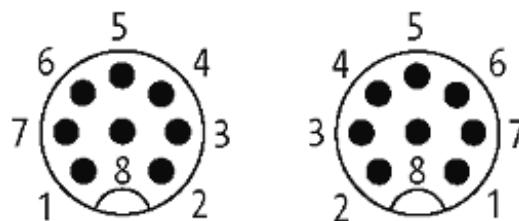

M12 male 0° / M12 female 0°

PUR 8x0.25 bk UL/CSA+drag chain 3m

Male straight to female straight

M12 - M12, 8-pole

Art.-No. 7005 - M12 Lite - (plastic hexagonal screw) on request

Plastic housings with good resistance against chemicals and oils. The resistance to aggressive media should be individually tested for your application. Further details on request. Further cable lengths on request.

[Link to Product](#)**Illustration**

Male

Female

stay connected

Product may differ from Image