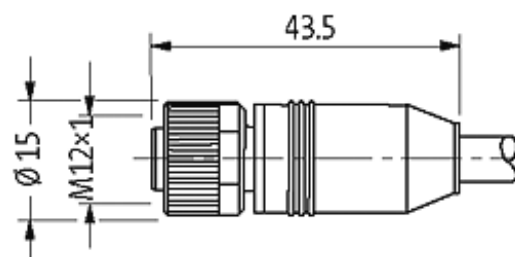

M12 male 0° / M12 female 0°

PUR 8x0.25 bk UL/CSA+drag chain 3m

Male straight to female straight

M12 - M12, 8-pole

Art.-No. 7005 - M12 Lite - (plastic hexagonal screw) on request

Plastic housings with good resistance against chemicals and oils. The resistance to aggressive media should be individually tested for your application. Further details on request. Further cable lengths on request.

[Link to Product](#)**Illustration**

Male

Female

stay connected

Product may differ from Image