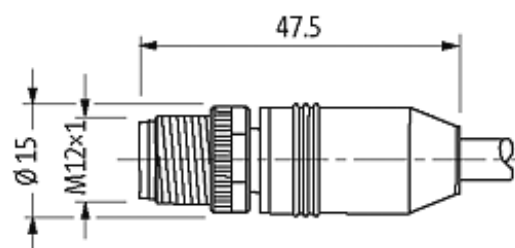

M12 male 0° / M12 female 0°

PUR 8x0.25 bk UL/CSA+drag chain 3m

Male straight to female straight

M12 - M12, 8-pole

Art.-No. 7005 - M12 Lite - (plastic hexagonal screw) on request

Plastic housings with good resistance against chemicals and oils. The resistance to aggressive media should be individually tested for your application. Further details on request. Further cable lengths on request.

[Link to Product](#)**Illustration**

Male

Female

stay connected

Product may differ from Image