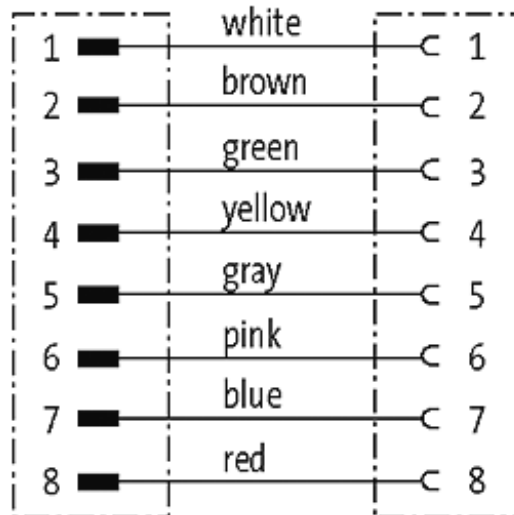

M12 male 0° / M12 female 0°

PUR 8x0.25 bk UL/CSA+drag chain 3m

Male straight to female straight

M12 - M12, 8-pole

Art.-No. 7005 - M12 Lite - (plastic hexagonal screw) on request

Plastic housings with good resistance against chemicals and oils. The resistance to aggressive media should be individually tested for your application. Further details on request. Further cable lengths on request.

[Link to Product](#)**Illustration**

Male

Female

stay connected

Product may differ from Image