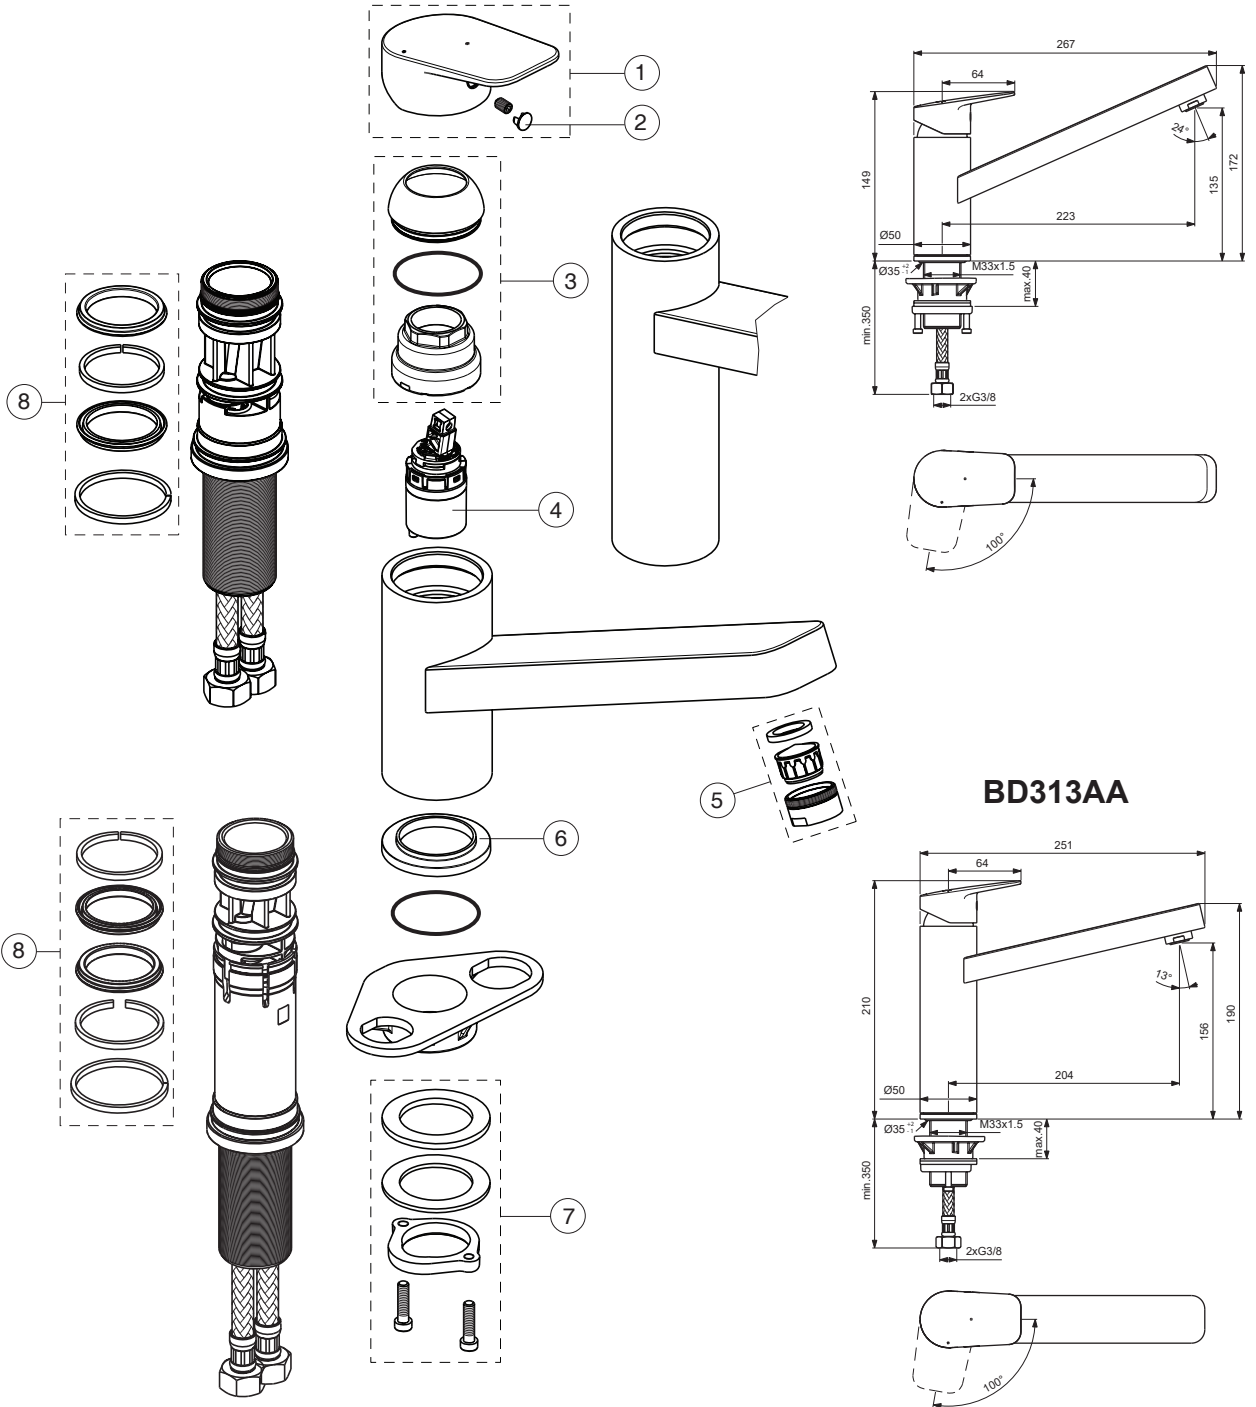

CERAPLAN

Ideal Standard

BD310AA

BD313AA

| Pos. | Signify               | Spare parts-Nr. | Quantity | Pos. | Signify | Spare parts-Nr. | Quantity |
|------|-----------------------|-----------------|----------|------|---------|-----------------|----------|
| 1    | Lever,w/logo          | B961735AA       | 1 Set    |      |         |                 |          |
| 2    | Cap decorative        | B960473AA       | 1 Pcs.   |      |         |                 |          |
| 3    | Escutcheon            | B961677AA       | 1 Set    |      |         |                 |          |
| 4    | Cartridge Ø28mm-click | A861398NU       | 1 Pcs.   |      |         |                 |          |
| 5    | Aer.casc.SLC M24x1-B  | B961245AA       | 1 Pcs.   |      |         |                 |          |
| 6    | Rosette decorative    | B960712AA       | 1 Pcs.   |      |         |                 |          |
| 7    | Connecting group      | B960255NU       | 1 Set    |      |         |                 |          |
| 8    | Sealing elements      | B961676NU       | 1 Set    |      |         |                 |          |