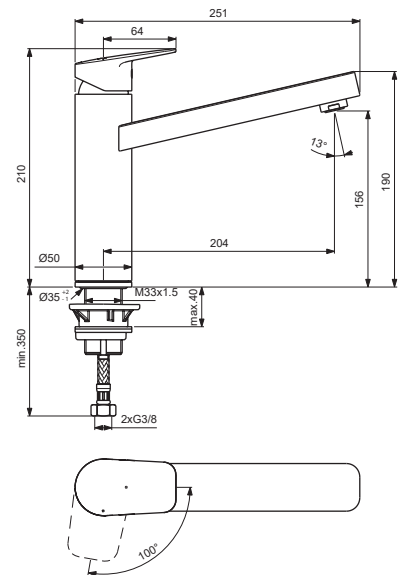

CERAPLAN

Ideal Standard

BD310AA

BD313AA

| Pos. | Signify               | Spare parts-Nr. | Quantity | Pos. | Signify | Spare parts-Nr. | Quantity |
|------|-----------------------|-----------------|----------|------|---------|-----------------|----------|
| 1    | Lever,w/logo          | B961735AA       | 1 Set    |      |         |                 |          |
| 2    | Cap decorative        | B960473AA       | 1 Pcs.   |      |         |                 |          |
| 3    | Escutcheon            | B961677AA       | 1 Set    |      |         |                 |          |
| 4    | Cartridge Ø28mm-click | A861398NU       | 1 Pcs.   |      |         |                 |          |
| 5    | Aer.casc.SLC M24x1-B  | B961245AA       | 1 Pcs.   |      |         |                 |          |
| 6    | Rosette decorative    | B960712AA       | 1 Pcs.   |      |         |                 |          |
| 7    | Connecting group      | B960255NU       | 1 Set    |      |         |                 |          |
| 8    | Sealing elements      | B961676NU       | 1 Set    |      |         |                 |          |