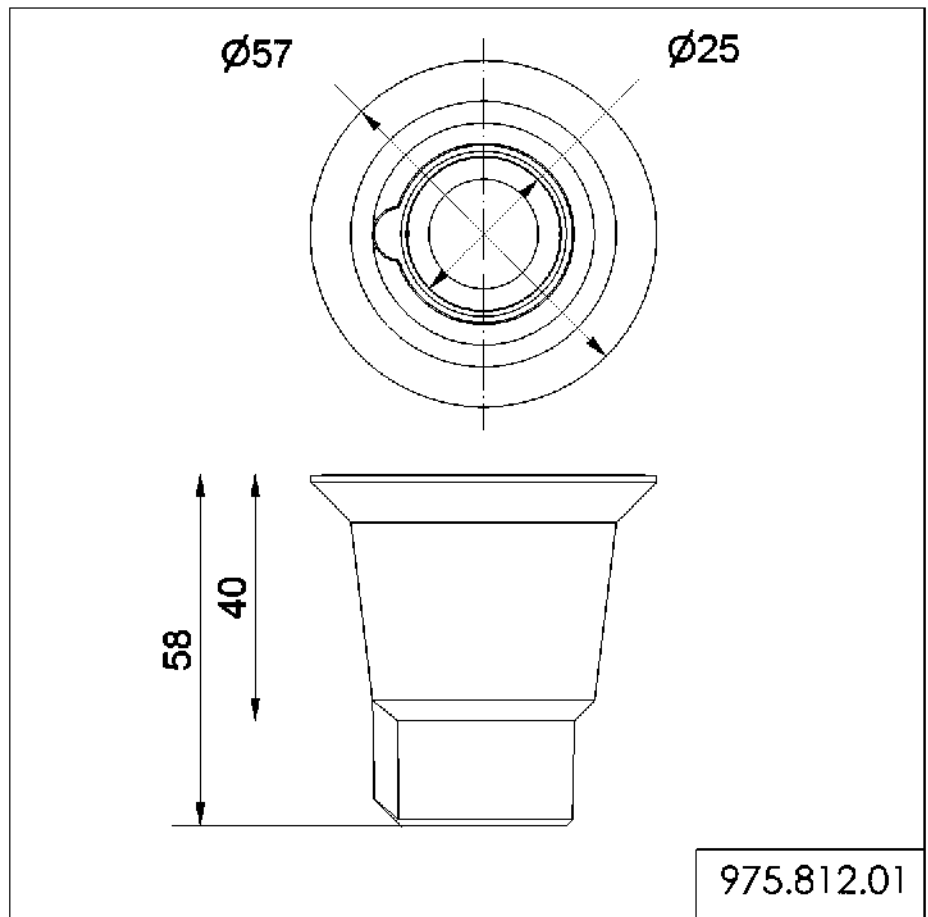

LED Beacon 801 / Accessories

Tube adapter BK

Part No.: 975.812.01

MECHANICAL DATA	
Height	58 mm
Diameter	57 mm
Materials	PA-GF
Housing colour	Black
Weight with packaging	21 g
Product weight	21 g

DRAWING

! For additional installation and mounting information, refer to the appropriate user guide at www.werma.com. This printed copy is for information only and is subject to alteration.