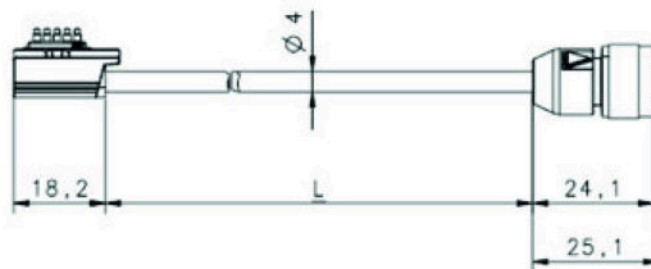

Part no.: 50137532
CB-M12-MLC-S-500-5TP
Connection cable

Figure can vary

Contents

- Technical data
- Dimensioned drawings
- Electrical connection

Technical data

Basic data

Application	Cascading
Suitable for	MLC 520S safety light curtains

Connection

Number of connections	1 Piece(s)
-----------------------	------------

Connection 1

Type of connection	Cable with connector
Function	Cascade, Host In
Cable length	500 mm
Sheathing material	PUR
Cable color	Black
Thread size	M12
Type	Female
Material	Plastic
No. of pins	5 -pin
Encoding	A-coded

Classification

Customs tariff number	85444290
eCl@ss 8.0	27069190
eCl@ss 9.0	27069190
ETIM 5.0	EC001578
ETIM 6.0	EC001578

Dimensioned drawings

All dimensions in millimeters

Electrical connection

Connection 1	
Type of connection	Cable with connector
Function	Cascade, Host In
Cable length	500 mm
Sheathing material	PUR
Cable color	Black
Thread size	M12
Type	Female
Material	Plastic
No. of pins	5 -pin
Encoding	A-coded