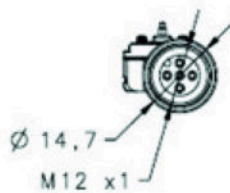

Part no.: 50137532
CB-M12-MLC-S-500-5TP
Connection cable

Figure can vary

Contents

- Technical data
- Dimensioned drawings
- Electrical connection

Technical data

Basic data

Application	Cascading
Suitable for	MLC 520S safety light curtains

Connection

Number of connections	1 Piece(s)
-----------------------	------------

Connection 1

Type of connection	Cable with connector
Function	Cascade, Host In
Cable length	500 mm
Sheathing material	PUR
Cable color	Black
Thread size	M12
Type	Female
Material	Plastic
No. of pins	5 -pin
Encoding	A-coded

Classification

Customs tariff number	85444290
eCl@ss 8.0	27069190
eCl@ss 9.0	27069190
ETIM 5.0	EC001578
ETIM 6.0	EC001578

Dimensioned drawings

All dimensions in millimeters

Electrical connection

Connection 1	
Type of connection	Cable with connector
Function	Cascade, Host In
Cable length	500 mm
Sheathing material	PUR
Cable color	Black
Thread size	M12
Type	Female
Material	Plastic
No. of pins	5 -pin
Encoding	A-coded