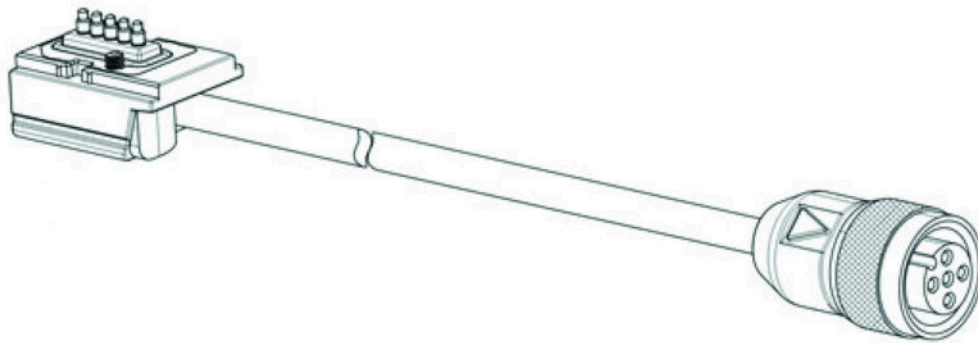

Part no.: 50137532
CB-M12-MLC-S-500-5TP
Connection cable

Figure can vary

Contents

- Technical data
- Dimensioned drawings
- Electrical connection

Technical data

Basic data

Application	Cascading
Suitable for	MLC 520S safety light curtains

Connection

Number of connections	1 Piece(s)
-----------------------	------------

Connection 1

Type of connection	Cable with connector
Function	Cascade, Host In
Cable length	500 mm
Sheathing material	PUR
Cable color	Black
Thread size	M12
Type	Female
Material	Plastic
No. of pins	5 -pin
Encoding	A-coded

Classification

Customs tariff number	85444290
eCl@ss 8.0	27069190
eCl@ss 9.0	27069190
ETIM 5.0	EC001578
ETIM 6.0	EC001578

Dimensioned drawings

All dimensions in millimeters

Electrical connection

Connection 1	
Type of connection	Cable with connector
Function	Cascade, Host In
Cable length	500 mm
Sheathing material	PUR
Cable color	Black
Thread size	M12
Type	Female
Material	Plastic
No. of pins	5 -pin
Encoding	A-coded