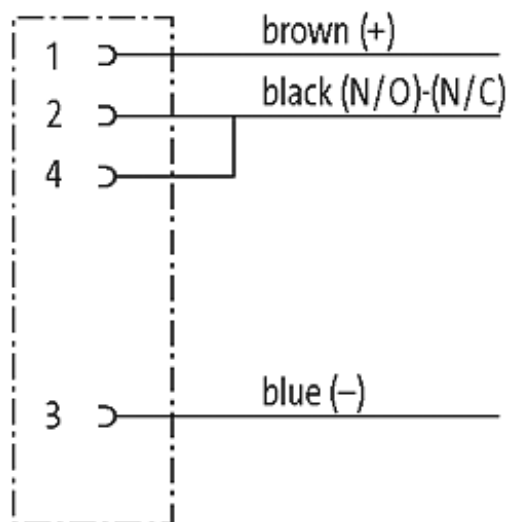

M12 FEMALE 90°

PUR 3X0.34 GRAY, UL/CSA, drag ch 5m

M12

Female 90°

4-pole

Art.-No. 7005 - M12 Lite - (plastic hexagonal screw) on request

Plastic housings with good resistance against chemicals and oils. The resistance to aggressive media should be individually tested for your application. Further details on request. Further cable lengths on request.

[Link to Product](#)**Illustration**

Female

Product may differ from Image

Approvals

Form

12301

Technical Data

| | |
|-------------------------------|---|
| Protection | IP67 inserted and tightened (EN 60529) |
| Operating voltage | 24 V AC/DC |
| Operating current per contact | max. 4 A |
| Locking of ports | Screw thread M12 × 1 mm (recommended torque 0.6 Nm) self-securing |

| | |
|-----------------------------|---------------------------------|
| C-track properties | 5 Mio. |
| Torsion | 2 Mio. \pm 180°/m |
| Jacket Color | gray |
| Shore hardness outer jacket | 90 \pm 5A |
| Material (jacket) | PUR (UL/CSA) |
| Outer diameter | approx. 4.3 mm |
| Bend radius (fixed) | 5 \times outer \varnothing |
| Bend radius (moving) | 10 \times outer \varnothing |
| Temperature range (fixed) | -40...+80 °C |
| Temperature range (mobile) | -25...+80 °C |