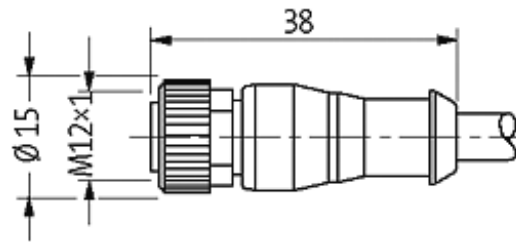

M12 male 0° / M12 female 0° LED

PUR 4x0.34 bk UL/CSA+drag chain 0,3m

Male straight to female straight

M12 - M12, 4-pole

2 × LED (PNP), (NPN) on request

Art.-No. 7005 - M12 Lite - (plastic hexagonal screw) on request

[Link to Product](#)

Illustration

Male

Female

Product may differ from Image