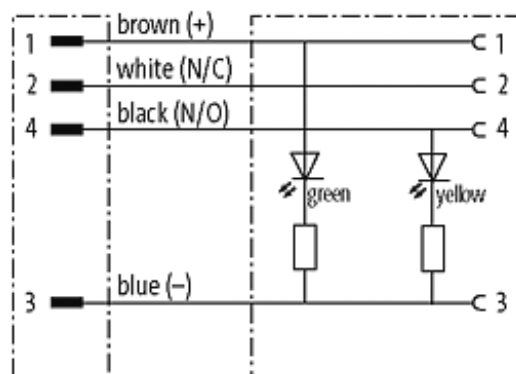

M12 male 0° / M12 female 0° LED

PUR 4x0.34 bk UL/CSA+drag chain 0,3m

Male straight to female straight

M12 - M12, 4-pole

2 × LED (PNP), (NPN) on request

Art.-No. 7005 - M12 Lite - (plastic hexagonal screw) on request

Plastic housings with good resistance against chemicals and oils. The resistance to aggressive media should be individually tested for your application. Further details on request. Further cable lengths on request.

[Link to Product](#)

Illustration

Male

Female

Product may differ from Image