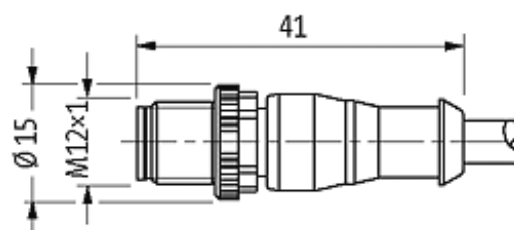

M12 male 0° / M12 female 0° LED

PUR 4x0.34 bk UL/CSA+drag chain 0,3m

Male straight to female straight

M12 - M12, 4-pole

2 × LED (PNP), (NPN) on request

Art.-No. 7005 - M12 Lite - (plastic hexagonal screw) on request

[Link to Product](#)

Illustration

Male

Female

Product may differ from Image