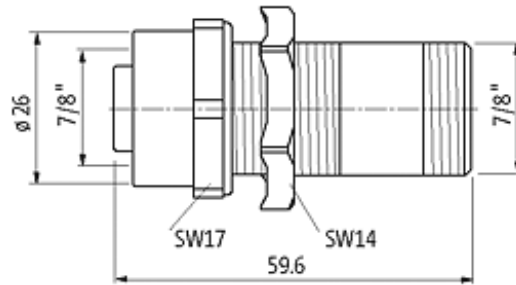

7/8"-BULKHEAD FLANGE PLUG 5 POLE

Control cabinet entry system 7/8"
7/8" (female/male)
5-pole

[Link to Product](#)

Illustration

Product may differ from Image

Technical Data

Operating voltage	max. 230/400 V AC/DC
Operating current per contact	max. 12 A
Locking of ports	Screw thread 7/8" (recommended torque 1.5 Nm) self-securing
Protection	IP67 inserted and tightened (EN 60529)

General data

Temperature range	-20...+80 °C
-------------------	--------------

Commercial data

country of origin	CZ
customs tariff number	85369010
minimum order quantity	1