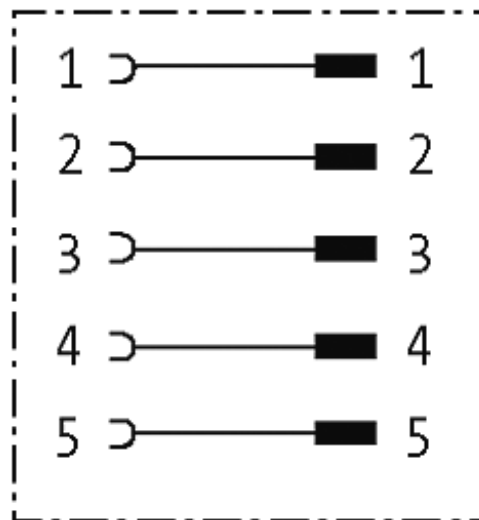

7/8"-BULKHEAD FLANGE PLUG 5 POLE

Control cabinet entry system 7/8"
7/8" (female/male)
5-pole

[Link to Product](#)

Illustration

Product may differ from Image

Technical Data

Operating voltage	max. 230/400 V AC/DC
Operating current per contact	max. 12 A
Locking of ports	Screw thread 7/8" (recommended torque 1.5 Nm) self-securing
Protection	IP67 inserted and tightened (EN 60529)

General data

Temperature range	-20...+80 °C
-------------------	--------------

Commercial data

country of origin	CZ
customs tariff number	85369010
minimum order quantity	1