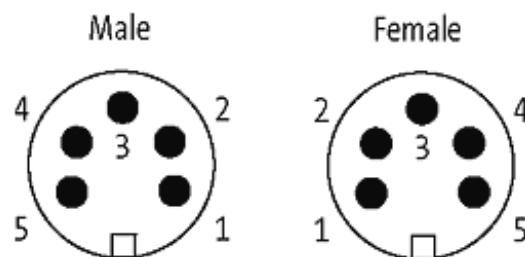

7/8"-BULKHEAD FLANGE PLUG 5 POLE

Control cabinet entry system 7/8"
7/8" (female/male)
5-pole

[Link to Product](#)

Illustration

Product may differ from Image

Technical Data

Operating voltage	max. 230/400 V AC/DC
Operating current per contact	max. 12 A
Locking of ports	Screw thread 7/8" (recommended torque 1.5 Nm) self-securing
Protection	IP67 inserted and tightened (EN 60529)