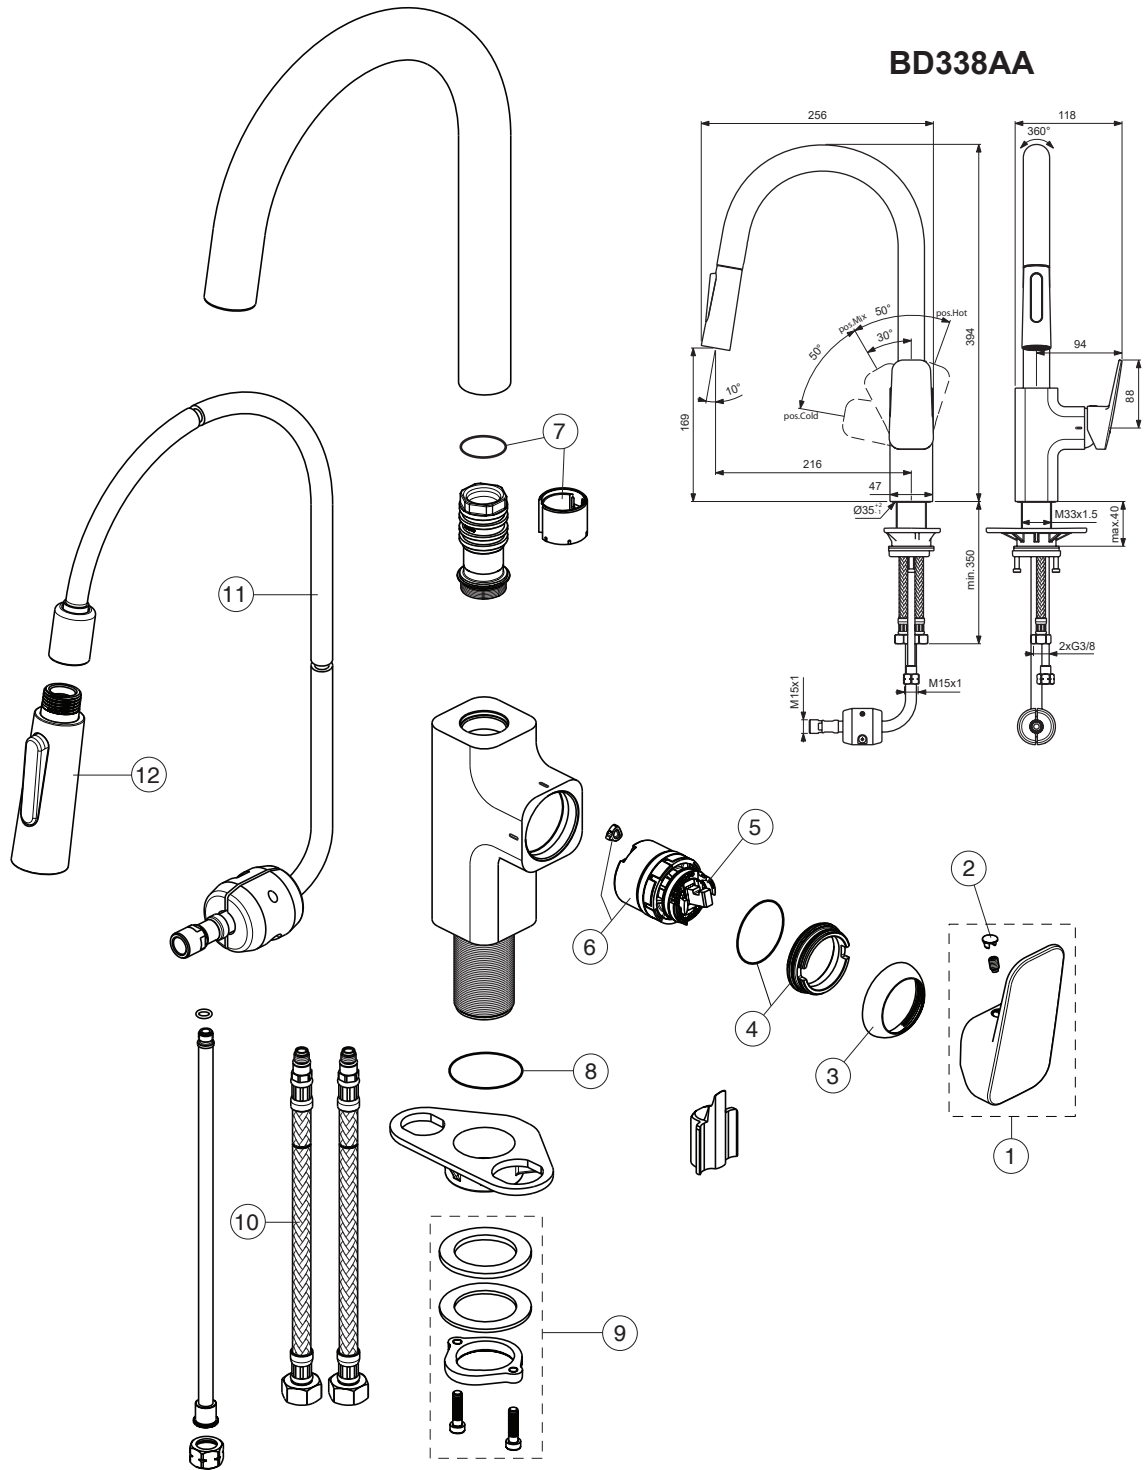

CERAPLAN

Ideal Standard

Pos.	Signify	Spare parts-Nr.	Quantity	Pos.	Signify	Spare parts-Nr.	Quantity
1	Lever,w/logo	B961718AA	1 Set				
2	Cap decorative	B960473AA	1 Pcs.				
3	Rosette M38x1.5	B961438AA	1 Pcs.				
4	Screw M41x1.5/M38x1.5	B961374NU	1 Set				
5	Hot limit stop	A861181NU	1 Pcs.				
6	Cartridge Ø38mm	A861156NU*	1 Pcs.				
7	Sealing set for tub.spout	B961582NU	1 Set				
8	O-Ring Ø37.77x2.62	A962574NU	1 Pcs.				
9	Connecting group	B960255NU	1 Set				
10	Fl.hose G3/8,M8x1/L500	A962005NU	1 Pcs.				
11	Plastic hose L1500	B960460NU	1 Pcs.				
12	Pull-down spray 2F	B961746AA	1 Pcs.				