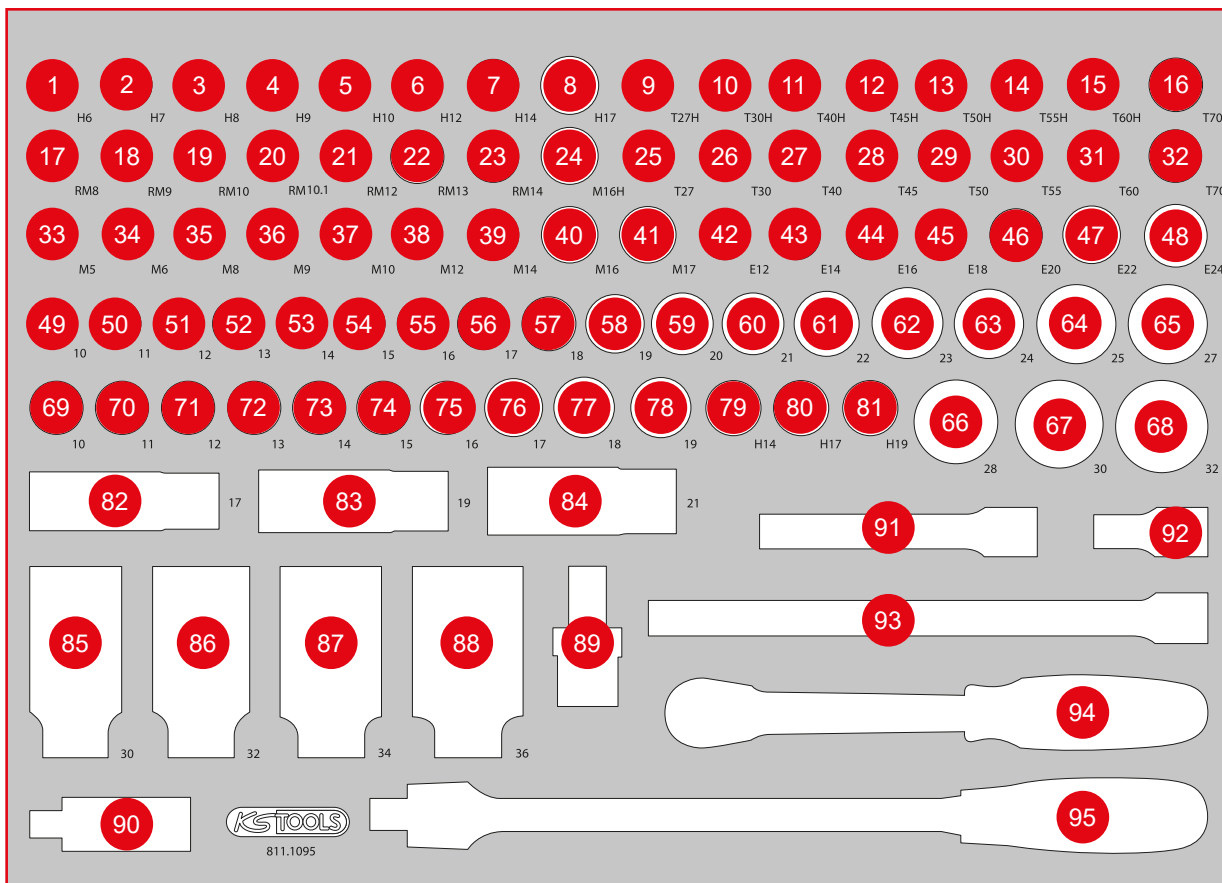

Pos.	Code	Description	pcs	Pos.	Code	Description	pcs	Pos.	Code	Description	pcs
48	911.4326	1/2" Torx E Socket, E24	1	64	917.1343	1/2" Hexagonal socket, 26 mm	1	80	911.0909	1/2" Impact bit socket, hexagon, short, 17 mm	1
49	917.1210	1/2" Hexagonal socket, 10 mm	1	65	917.1227	1/2" Hexagonal socket, 27 mm	1	81	911.0911	1/2" Impact bit socket, hexagon, short, 19 mm	1
50	917.1211	1/2" Hexagonal socket, 11 mm	1	66	917.1344	1/2" Hexagonal socket, 28 mm	1	82	515.0992	SlimPOWER 1/2" Alloy rim impact socket, 17mm	1
51	917.1212	1/2" Hexagonal socket, 12 mm	1	67	917.1230	1/2" Hexagonal socket, 30 mm	1	83	515.0993	SlimPOWER 1/2" Alloy rim impact socket, 19 mm	1
52	917.1213	1/2" Hexagonal socket, 13 mm	1	68	917.1232	1/2" Hexagonal socket, 32 mm	1	84	515.0994	SlimPOWER 1/2" Alloy rim impact socket, 21 mm	1
53	917.1214	1/2" Hexagonal socket, 14 mm	1	69	515.1010	1/2" Hexagon impact socket short, 10 mm	1	85	150.1705	Special drive shaft impact socket, 1/2", 30 mm	1
54	917.1215	1/2" Hexagonal socket, 15 mm	1	70	515.1011	1/2" Hexagon impact socket short, 11 mm	1	86	150.1706	Special drive shaft impact socket, 1/2", 32 mm	1
55	917.1216	1/2" Hexagonal socket, 16 mm	1	71	515.1012	1/2" Hexagon impact socket short, 12 mm	1	87	150.1704	Special drive shaft impact socket, 1/2", 34 mm	1
56	917.1217	1/2" Hexagonal socket, 17 mm	1	72	515.1013	1/2" Hexagon impact socket short, 13 mm	1	88	150.1707	Special drive shaft impact socket, 1/2", 36 mm	1
57	917.1218	1/2" Hexagonal socket, 18 mm	1	73	515.1014	1/2" Hexagon impact socket short, 14 mm	1	89	515.1133	1/2" Impact universal ball joint	1
58	917.1219	1/2" Hexagonal socket, 19 mm	1	74	515.1015	1/2" Hexagon impact socket short, 15 mm	1	90	911.1250	1/2" Universal joint	1
59	917.1220	1/2" Hexagonal socket, 20 mm	1	75	515.1016	1/2" Hexagon impact socket short, 16 mm	1	91	911.1202	1/2" Extensions, 125 mm	1
60	917.1221	1/2" Hexagonal socket, 21 mm	1	76	515.1017	1/2" Hexagon impact socket short, 17 mm	1	92	911.1381	Wobble extension, 1/2", 50 mm	1
61	917.1222	1/2" Hexagonal socket, 22 mm	1	77	515.1018	1/2" Hexagon impact socket short, 18 mm	1	93	911.1203	1/2" Extensions, 250 mm	1
62	917.1223	1/2" Hexagonal socket, 23 mm	1	78	515.1019	1/2" Hexagon impact socket short, 19 mm	1	94	920.1290	1/2" SlimPOWER Reversible ratchet, 72 teeth	1
63	917.1224	1/2" Hexagonal socket, 24 mm	1	79	911.0908	1/2" Impact bit socket, hexagon, short, 14 mm	1	95	917.1455	1/2" Flexi head drive handle	1

P 10
P 15
P 20
P 25
P 30
P 35
P 40
P 45
Individual parts S XL L M
Accessories