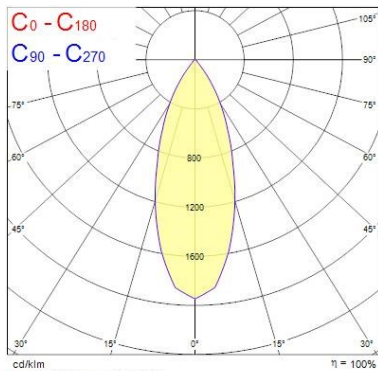

### Optical data

Fixture luminous flux (lm)	1128
Luminaire efficacy (lm/W)	94
LOR (%)	100
Colour temperature (K)	2700
Light colour	Candlelight
CRI (Ra)	90
Colour Variation Initial (SDCM)	SDCM3
Adjustable chromaticity	N
Beam Angle (°)	46
Photobiological Risk Group	RG1
Luminous flux (emergency) (lm)	307
Emergency duration (h)	3

## PHOTOMETRY

Distance [m]	Cone diameter [m]	E <sub>0</sub> [lx]	E <sub>1</sub> [lx]
0.5	0.34	8783	3732
1.0	0.68	2198	903
1.5	1.03	976	415
2.0	1.37	589	233
2.5	1.71	381	149
3.0	2.05	282	104

Distance [m] Cone diameter [m] Illuminance [lx]  
C0 - C180 (Half beam angle: 37.8°)