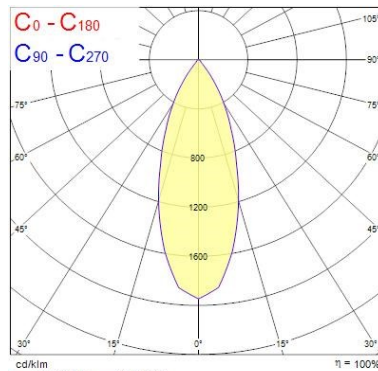

### Optical data

Fixture luminous flux (lm)	1128
Luminaire efficacy (lm/W)	94
LOR (%)	100
Colour temperature (K)	2700
Light colour	Candlelight
CRI (Ra)	90
Colour Variation Initial (SDCM)	SDCM3
Adjustable chromaticity	N
Beam Angle (°)	46
Photobiological Risk Group	RG1
Luminous flux (emergency) (lm)	307
Emergency duration (h)	3

## PHOTOMETRY

Distance [m]	Cone diameter [m]	E <sub>0</sub> [lx]	E <sub>1</sub> [lx]
0.5	0.34	8783	3732
1.0	0.68	2198	903
1.5	1.03	976	415
2.0	1.37	589	233
2.5	1.71	381	149
3.0	2.05	282	104

Distance [m] Cone diameter [m] Illuminance [lx]  
C0 - C180 (Half beam angle: 37.8°)