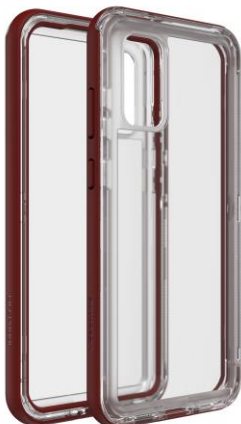

NĒXT for Galaxy S20+

Amplify The Action

LIFEPROOF

PRODUCT DESCRIPTION

The old ways are giving rise to new truths: not everyone needs a waterproof phone case. NĒXT dives into that reality headfirst, taking you into the action while defending your device from the immediate threats of spills, splashes, dirt, drops and snow. The result: a case that's always up for what's NĒXT.

FEATURES

Formed: for a slim profile + direct touch

Survives: drops from 2 meters

Shields: ports, mic + speakers

Blocks: dirt, dust, snow + debris

NEW

Sleek: thinner design for a form fit

THE PROOFS

DROPPROOF: survives drop from 2 meters

DIRTPROOF: sealed from dirt and dust

SNOWPROOF: closed to snow and ice

Product Name:	NĒXT for Galaxy S20+	Master Carton Quantity:	24
Country of Origin:	Taiwan	Master Carton Dimensions:	14.88-in x 7.13-in x 9.50-in 37.80-cm x 18.11-cm x 24.13-cm
Device Compatibility:	Galaxy S20+	Master Carton Weight:	8.59-lb 3899.40-g
Unit Dimensions:	6.84-in x 3.46-in x 0.45-in 17.37-cm x 8.79-cm x 1.14-cm	Retail Carton Dimensions:	8.56-in x 4.69-in x 0.75-in 21.74-cm x 11.91-cm x 1.91-cm
Unit Weight:	0.13-lb 57.60-g		
Languages:	English/French/Italian/German/ Spanish/Portuguese/Chinese-SIMP/ Chinese-TRAD/Korean/Japanese		