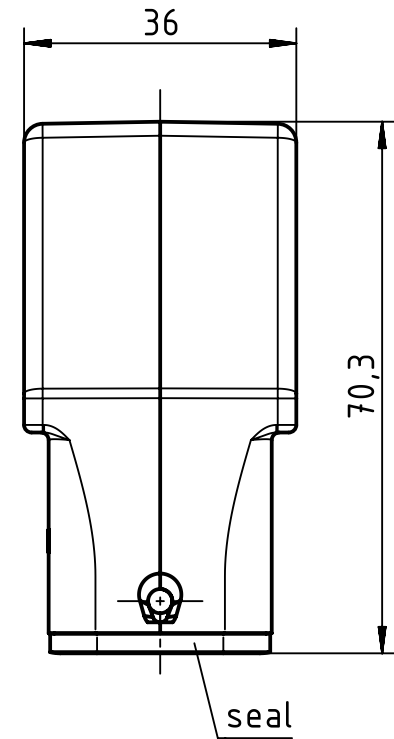

1 2 3 4 5 6

A

B

C

D

	All Dimensions in mm Original Size DIN A4		Scale 1:1	Free size tol.		Ref.		
						Sub.		
	All rights reserved		Created by HELLMANN	Inspected by BERGHORN	Standardisation RUETERA	Date 2017-11-20	State Final Release	
	Department EL PD - DE		Title Han A Hood without PG HC 1 Lever				Doc-Key / ECM-Nr. 100189503/UGD/004/B 500000126015	
HARTING Electric GmbH & Co. KG D-32339 Espelkamp			Type TB	Number 09 20 016 0801			Rev. B	Page 1/1