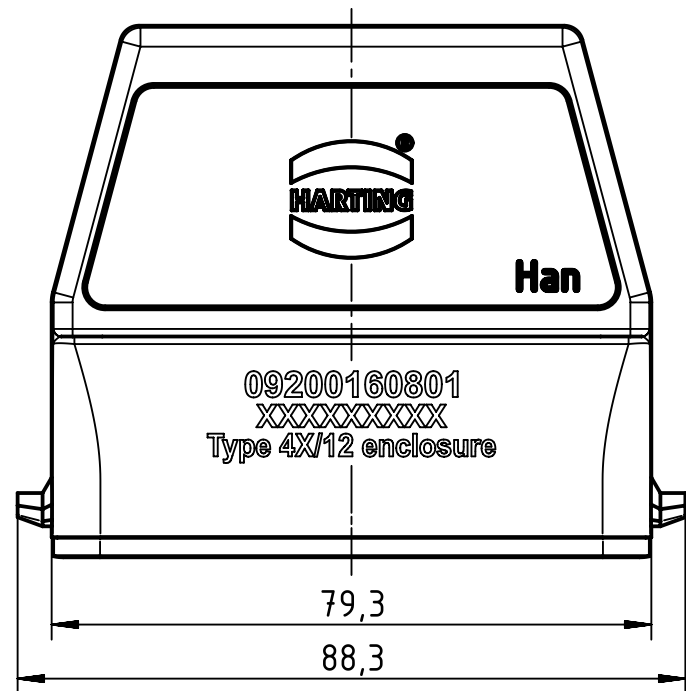

1 2 3 4 5 6

A

B

C

D

	All Dimensions in mm Original Size DIN A4		Scale 1:1	Free size tol.		Ref.		
						Sub.		
	All rights reserved		Created by HELLMANN	Inspected by BERGHORN	Standardisation RUETERA	Date 2017-11-20	State Final Release	
	Department EL PD - DE		Title Han A Hood without PG HC 1 Lever				Doc-Key / ECM-Nr. 100189503/UGD/004/B 500000126015	
HARTING Electric GmbH & Co. KG D-32339 Espelkamp			Type TB	Number 09 20 016 0801			Rev. B	Page 1/1