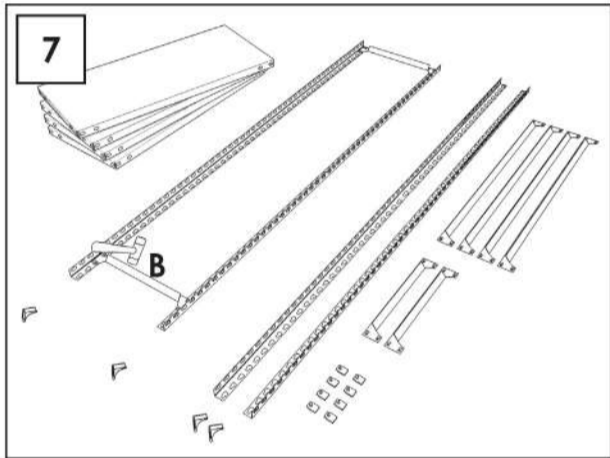

90 x 80 x 30 cm. 35.4" x 31.5" x 11.8" Ecoclick mini 3/300

5 years
SIMONRACK
GUARANTEE

 
MADE IN SPAIN
European Quality

www.simonrack.com

INSTRUCTIONS

SIMONCLASSIC

SIMONCLICK

SIMONOFFICE