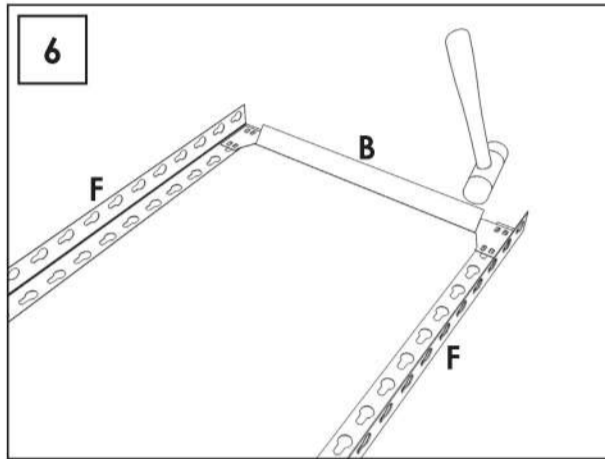

90 x 80 x 30 cm. 35.4" x 31.5" x 11.8" Ecoclick mini 3/300

5 years
SIMONRACK
GUARANTEE

 
MADE IN SPAIN
European Quality

www.simonrack.com

INSTRUCTIONS

SIMONCLASSIC

SIMONCLICK

SIMONOFFICE