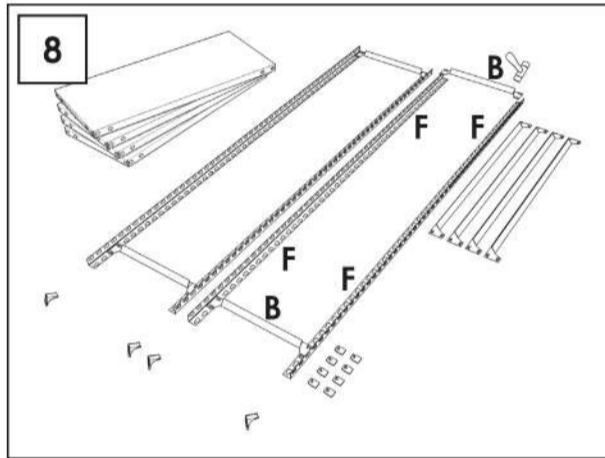

90 x 80 x 30 cm. 35.4" x 31.5" x 11.8" Ecoclick mini 3/300

5 years
SIMONRACK
GUARANTEE

 
MADE IN SPAIN
European Quality

www.simonrack.com

INSTRUCTIONS

SIMONCLASSIC

SIMONCLICK

SIMONOFFICE