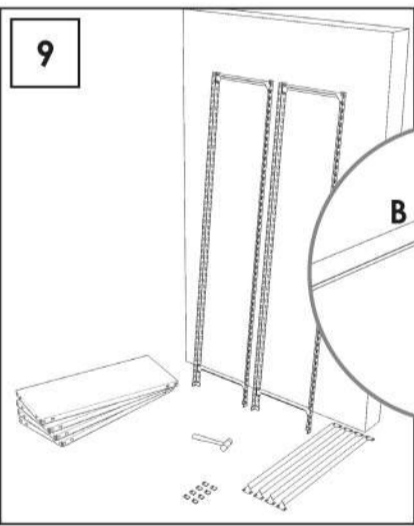

90 x 80 x 30 cm. 35.4" x 31.5" x 11.8" Ecoclick mini 3/300

5 years
SIMONRACK
GUARANTEE

 
MADE IN SPAIN
European Quality

www.simonrack.com

INSTRUCTIONS

SIMONCLASSIC

SIMONCLICK

SIMONOFFICE