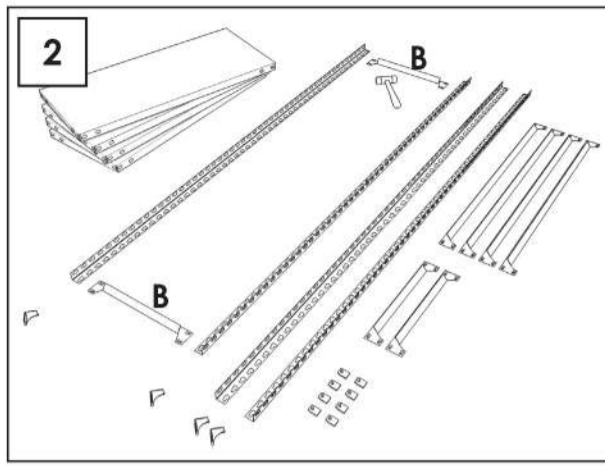

90 x 80 x 30 cm. 35.4" x 31.5" x 11.8" Ecoclick mini 3/300

5 years
SIMONRACK
GUARANTEE

 
MADE IN SPAIN
European Quality

www.simonrack.com

INSTRUCTIONS

SIMONCLASSIC

SIMONCLICK

SIMONOFFICE