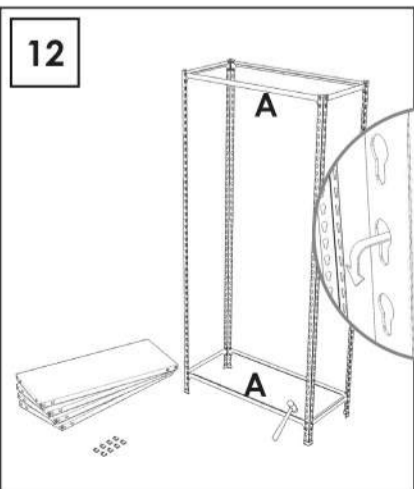

90 x 80 x 30 cm. 35.4" x 31.5" x 11.8" Ecoclick mini 3/300

5 years
SIMONRACK
GUARANTEE

 
MADE IN SPAIN
European Quality

www.simonrack.com

INSTRUCTIONS

SIMONCLASSIC

SIMONCLICK

SIMONOFFICE