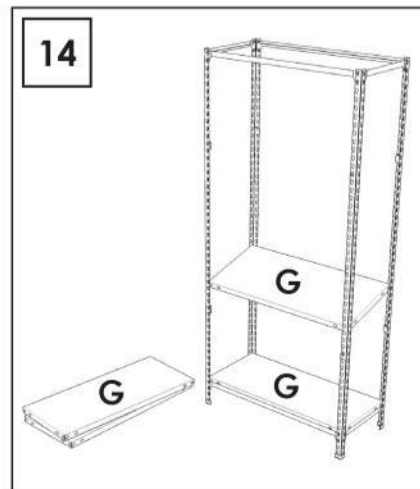

90 x 80 x 30 cm. 35.4" x 31.5" x 11.8" Ecoclick mini 3/300

5 years
SIMONRACK
GUARANTEE

 
MADE IN SPAIN
European Quality

www.simonrack.com

INSTRUCTIONS

SIMONCLASSIC

SIMONCLICK

SIMONOFFICE