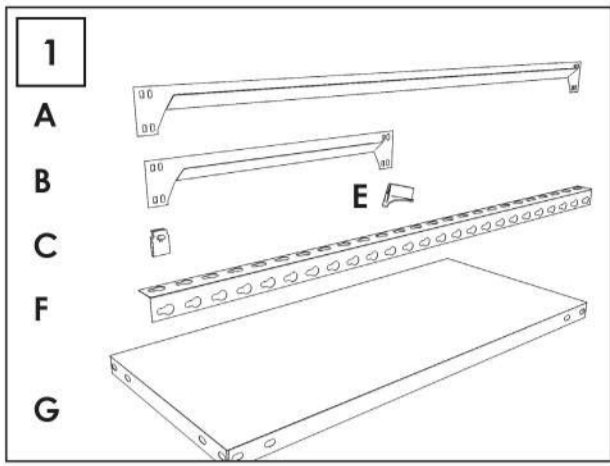

90 x 80 x 30 cm. 35.4" x 31.5" x 11.8" Ecoclick mini 3/300

5 years
SIMONRACK
GUARANTEE

 
MADE IN SPAIN
European Quality

www.simonrack.com

INSTRUCTIONS

SIMONCLASSIC

SIMONCLICK

SIMONOFFICE