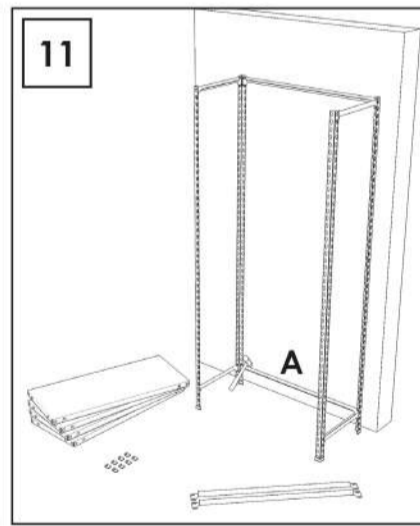

90 x 80 x 30 cm. 35.4" x 31.5" x 11.8" Ecoclick mini 3/300

5 years
SIMONRACK
GUARANTEE

 
MADE IN SPAIN
European Quality

www.simonrack.com

INSTRUCTIONS

SIMONCLASSIC

SIMONCLICK

SIMONOFFICE