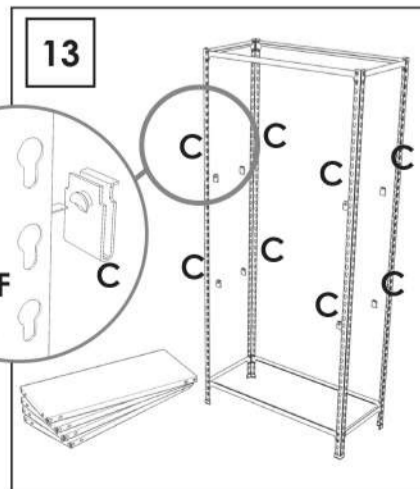

90 x 80 x 30 cm. 35.4" x 31.5" x 11.8" Ecoclick mini 3/300

5 years
SIMONRACK
GUARANTEE

 
MADE IN SPAIN
European Quality

www.simonrack.com

INSTRUCTIONS

SIMONCLASSIC

SIMONCLICK

SIMONOFFICE