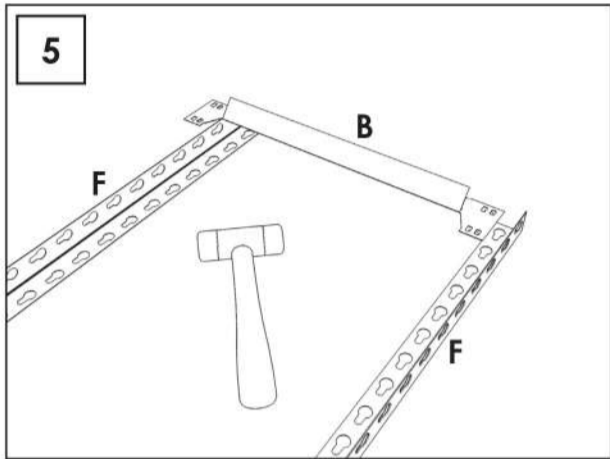

90 x 80 x 30 cm. 35.4" x 31.5" x 11.8" Ecoclick mini 3/300

5 years
SIMONRACK
GUARANTEE

 
MADE IN SPAIN
European Quality

www.simonrack.com

INSTRUCTIONS

SIMONCLASSIC

SIMONCLICK

SIMONOFFICE