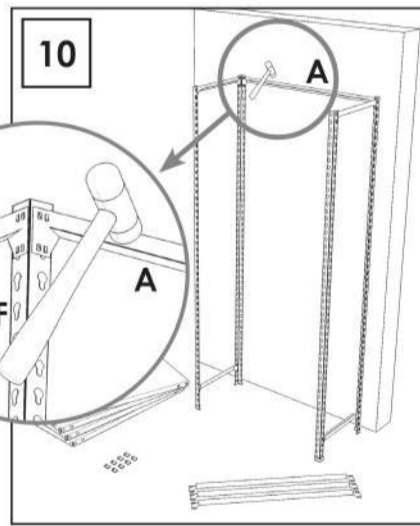

90 x 80 x 30 cm. 35.4" x 31.5" x 11.8" Ecoclick mini 3/300

5 years
SIMONRACK
GUARANTEE

 
MADE IN SPAIN
European Quality

www.simonrack.com

INSTRUCTIONS

SIMONCLASSIC

SIMONCLICK

SIMONOFFICE