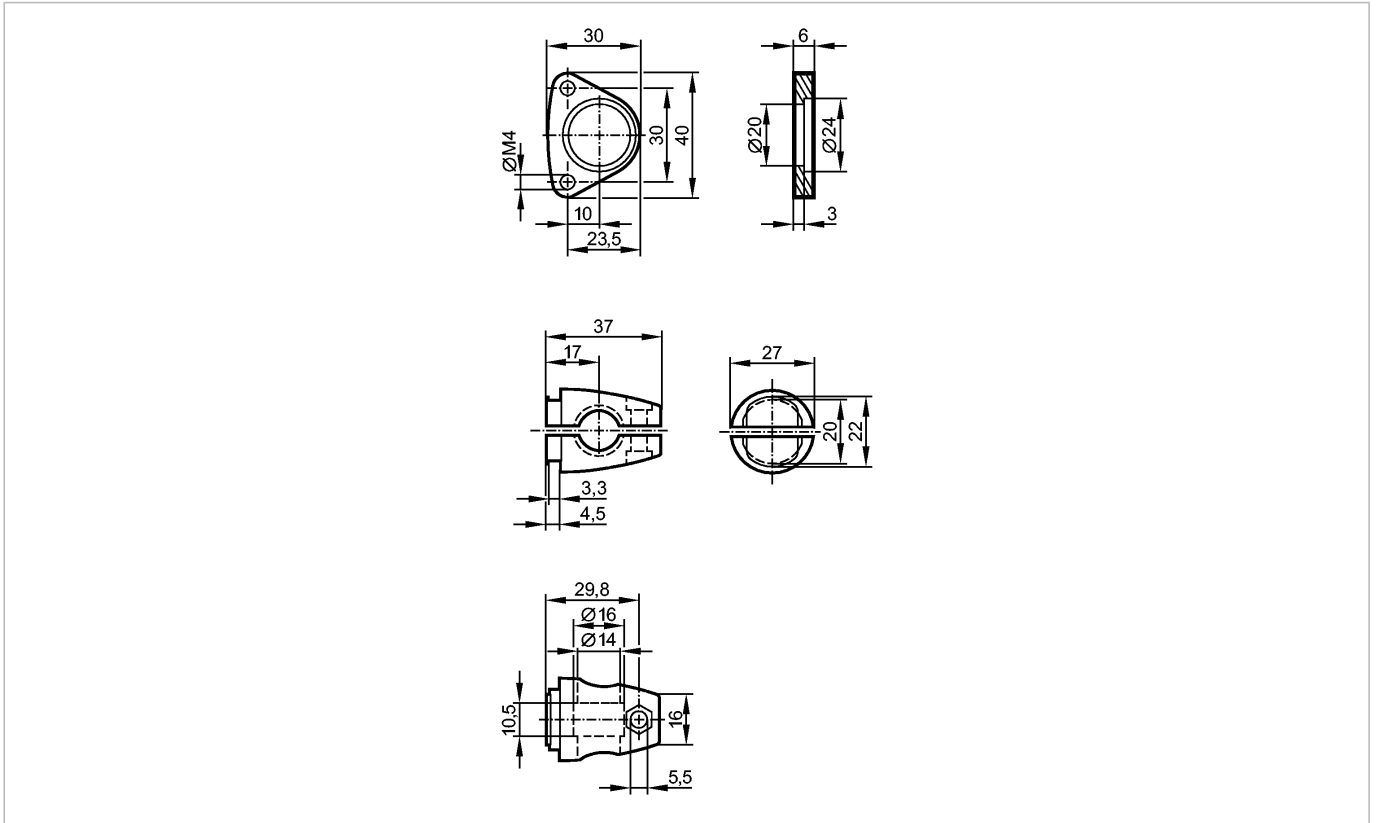

MOUNTING SET DUALIS/PMD 14MM

Accessories

Product characteristics

Mounting set

O1D

Clamp mounting

Mechanical data

Housing materials

fixture: stainless steel (304S15); clamp: stainless steel (316C)

Type of mounting

rod mounting $\varnothing 14$ mm

Weight [kg]

0.112

Remarks

Pack quantity [piece]

1