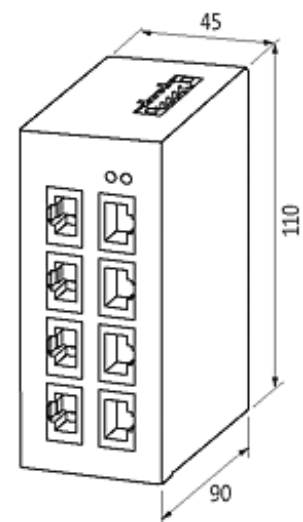

TREE 8TX METAL - UNMANAGED SWITCH - 8 PORTS

8 port unmanaged switch
(UL-Listed)

For connection cables please see chapter "Connection Technology"

[Link to Product](#)**Illustration**

Product may differ from Image

Approvals

Connections

Fieldbus	8 × RJ45
Supply System	Spring clamp plug-in terminal: 0.2...2.5 mm ²

Technical Data

Operating voltage	2 × 9...48 V DC, redundancy
Transfer rate	10/100 Mbit/s full duplex
Operating modes	Autocrossing Autonegotiation

General data

Protection	IP50
Housing	Metal black
Mounting method	DIN-rail mountable TH35 (EN 60715)
Temperature range	-10...+70 °C (storage temperature -40...+85 °C)
Dimensions H × W × D	110×45.3×89.6 mm