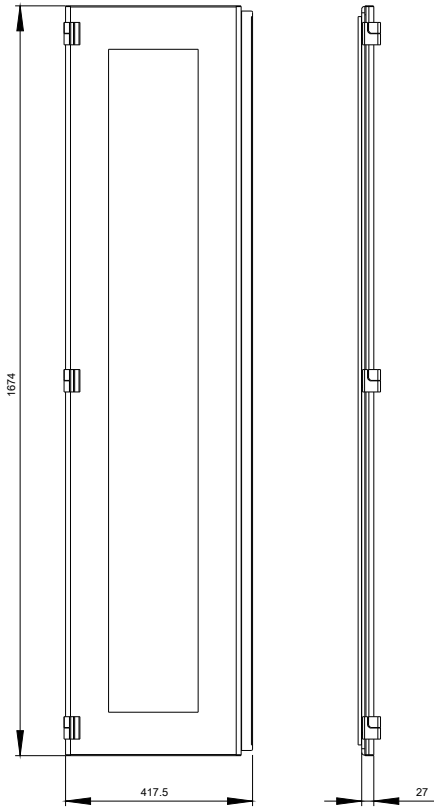

Industry Mall (Online ordering system)

<https://eb.automation.siemens.com/mall/en/WW/Catalog/Product/8MF18402UT250BE2>

Service&Support (Manuals, Certificates, Characteristics, FAQs,...)

<http://support.automation.siemens.com/WW/view/en/8MF18402UT250BE2/all>

Image database (product images, 2D dimension drawings, 3D models, device circuit diagrams, ...)

<http://www.automation.siemens.com/bilddb/cax_en.aspx?mfb=8MF18402UT250BE2>

CAX-Online-Generator

<http://www.siemens.com/cax>

Tender specifications

<http://ausschreibungstexte.siemens.com/tiplv>