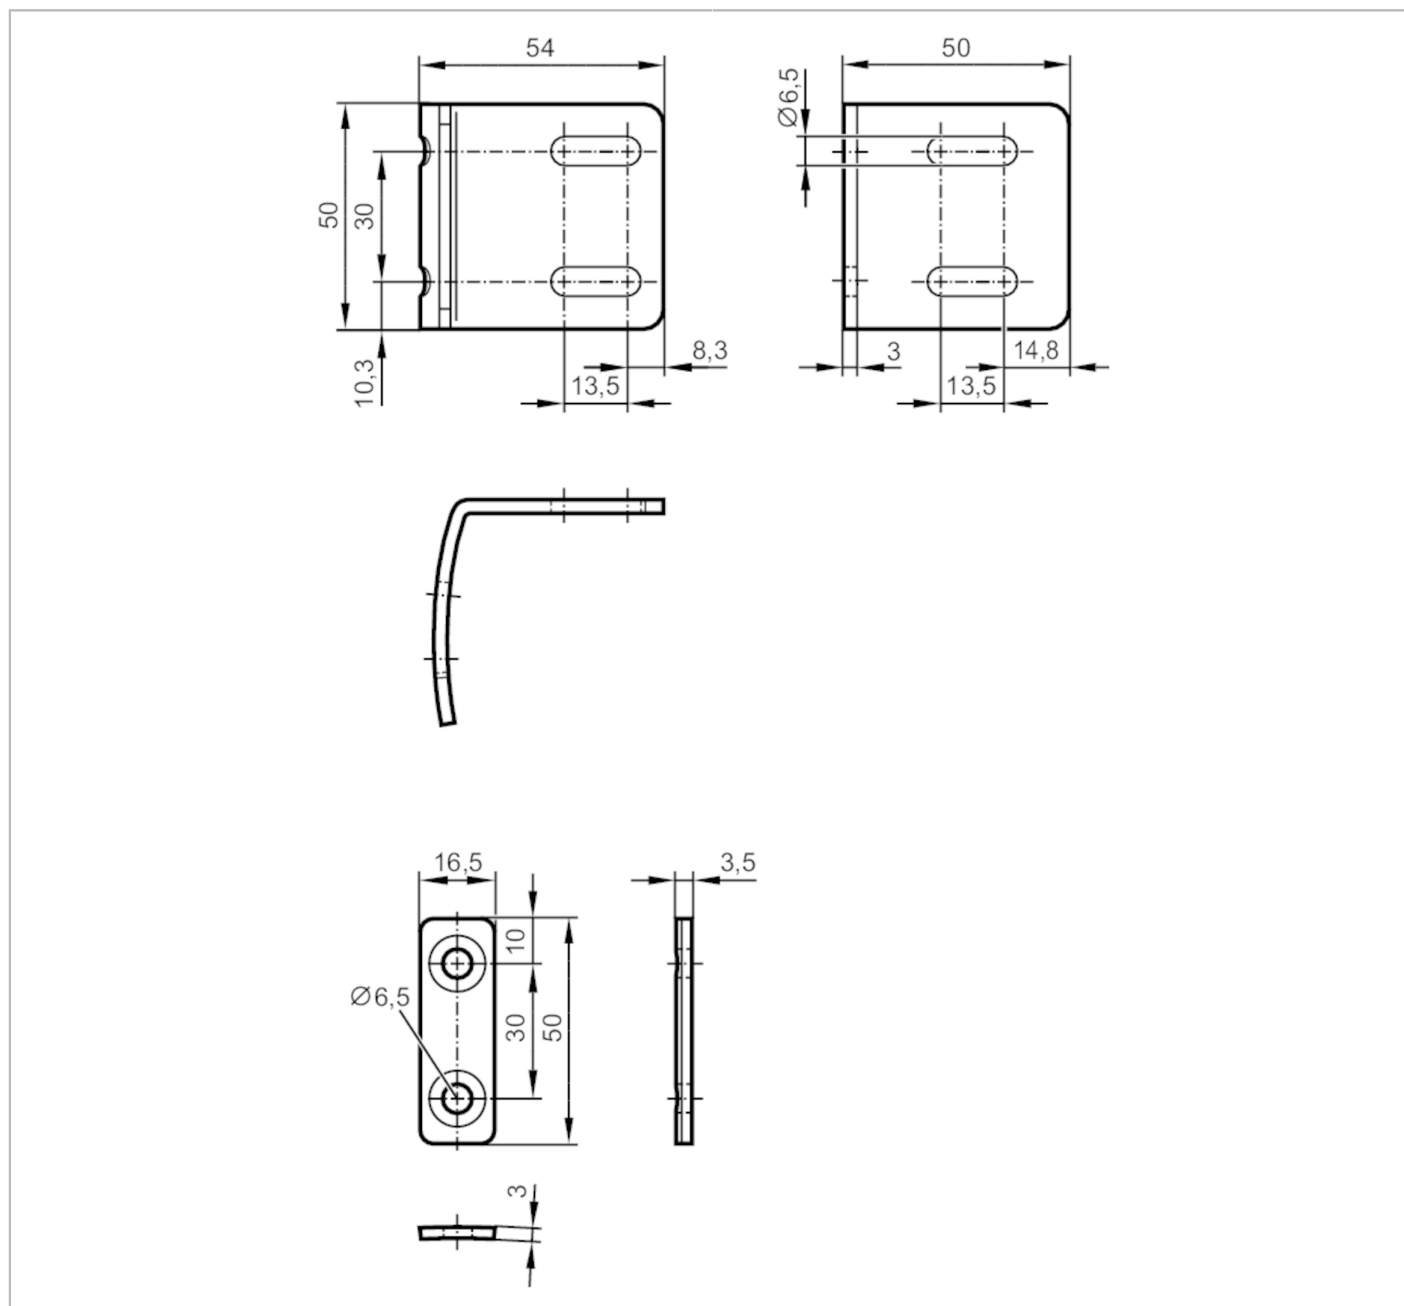

EY3100

Adjustable angle bracket for safety light grids

ADJUSTABLE ANGLE +/- 7° SET4

Application	
Installation	axial; ($\pm 7^\circ$)
Mechanical data	
Weight [g]	555
Dimensions [mm]	50 x 54 x 50
Materials	metal galvanised
Remarks	
Pack quantity	4 pcs.