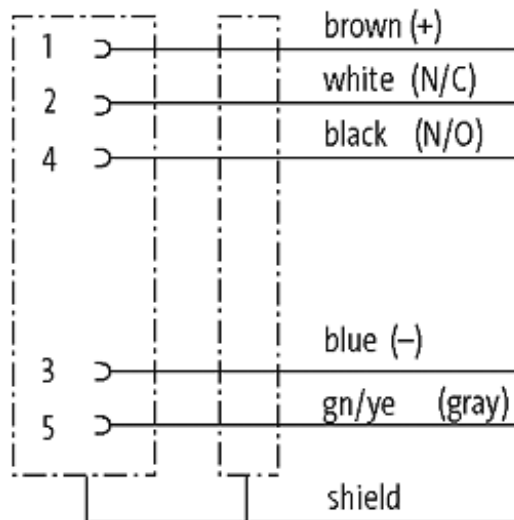

M12 female receptacle shielded rear mount

PUR 5x0,34 shielded gy UL,CSA+drag chain 1,5m

Flange M12 female
5-pole, shielded
Rear mounting
Mounting nut
With open ended wires

Further cable lengths on request. The resistance to aggressive media should be individually tested for your application. Further details on request.

[Link to Product](#)

Illustration

Female

Product may differ from Image