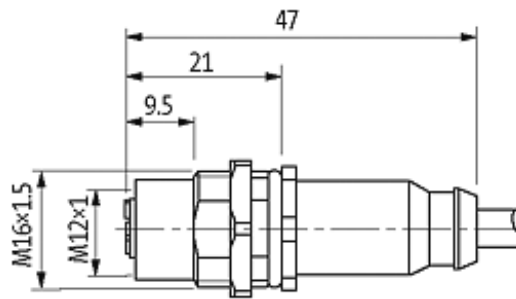

M12 female receptacle shielded rear mount

PUR 5x0,34 shielded gy UL,CSA+drag chain 1,5m

Flange M12 female
5-pole, shielded
Rear mounting
Mounting nut
With open ended wires

Further cable lengths on request. The resistance to aggressive media should be individually tested for your application. Further details on request.

[Link to Product](#)

Illustration

Female

Product may differ from Image