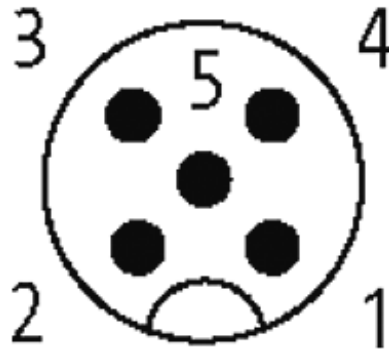

M12 female receptacle shielded rear mount

PUR 5x0,34 shielded gy UL,CSA+drag chain 1,5m

Flange M12 female
5-pole, shielded
Rear mounting
Mounting nut
With open ended wires

Further cable lengths on request. The resistance to aggressive media should be individually tested for your application. Further details on request.

[Link to Product](#)

Illustration

Female

Product may differ from Image