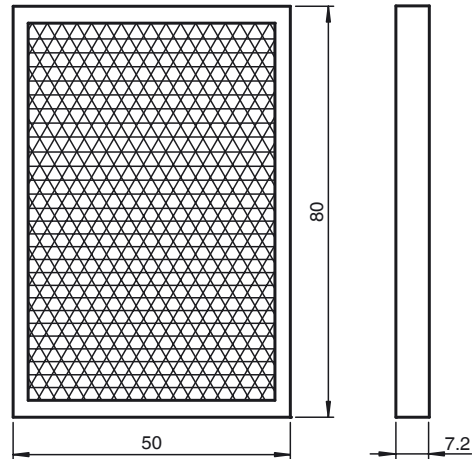

Dimensions

Model Number

REF-A80

Reflector, rectangular 80 mm x 50 mm,
self-adhesive

Features

- Self-adhesive for simple installation
- Rectangular design

Technical data

General specifications

Construction type rectangular

Ambient conditions

Ambient temperature -20 ... 85 °C (-4 ... 185 °F)

Mechanical specifications

Material PMMA/ABS

Dimensions 80 mm x 50 mm x 7.2 mm

Mounting self-adhesive