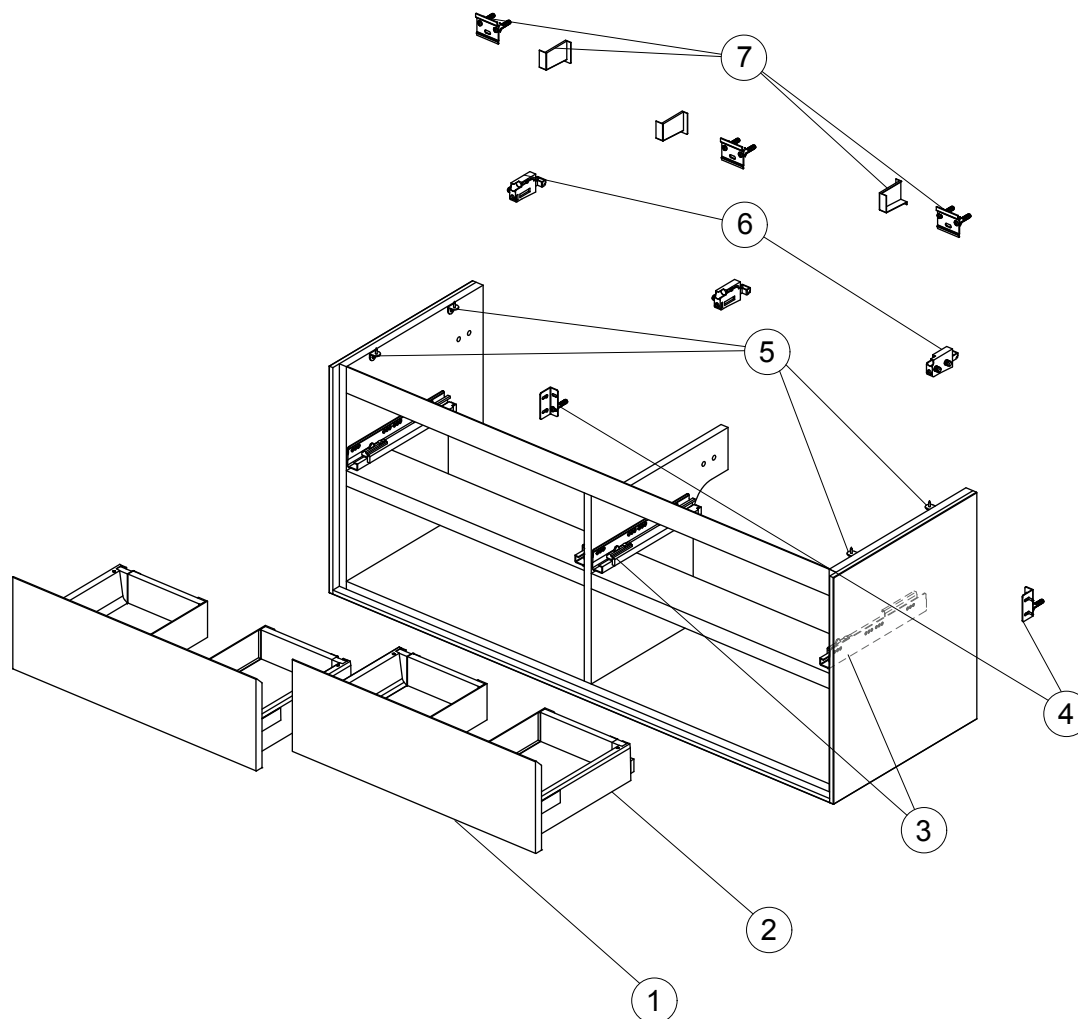

Item	Description	Colour/Finish		Code No.	Quantity
		Outside Finish	Accent Finish		
1	Drawer front panel OS 130	B2 - Glossy White KN - Glossy White EQ - Glossy Light Gray PS - Wood Light Gray UK - Wood Light Brown VY - Matt Dark Brown	Matt White Matt Light Gray Matt White Matt White Matt Light Brown Matt White	EF569B2 EF569B2 EF569EQ EF569PS EF569UK EF569VY	1
2	Upper drawer structure 130 Matt White			EF56367	1
3	Runner 300 KIT			EF53867	Pair
4	Safety KIT (Brackets, screws, plugs)			EF53967	10
5	TOP brackets KIT (Brackets & screws)			EF54067	17
6	Hanging brackets KIT BU			EF54167	Pair
7	Wall fixation KIT BU			EF54267	18

Item	Description	Colour/Finish		Code No.	Quantity
		Outside Finish	Accent Finish		
1	Drawer front panel OS 130	B2 - Glossy White KN - Glossy White EQ - Glossy Light Grey PS - Wood Light Grey UK - Wood Light Brown VY - Matt Dark Brown	Matt White Matt Light Grey Matt White Matt White Matt Light Brown Matt White	EF675B2 EF675B2 EF675EQ EF675PS EF675UK EF675VY	1
2	Upper drawer structure 130 Matt White			EF66967	1
3	Runner 300 KIT			RV07467	Pair
4	Safety KIT (Brackets, screws, plugs)			TV38767	12
5	TOP brackets KIT (Brackets & screws)			TV38367	12
6	Hanging brackets KIT 1			RV08267	Pair
7	Wall fixation KIT 1			RV08167	12