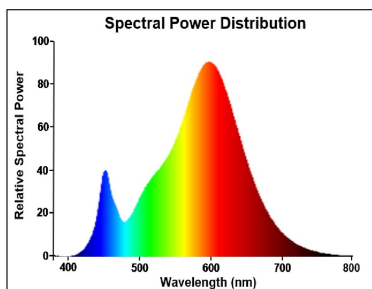

ToLEDo R7s 118MM

ToLEDo R7S 118MM 1521LM 827 SL
0029687

Inrush Duration (μs)	1230
Lamp Energy Label (class)	D
Nominal Frequency (Hz)	50/60Hz

Lifetime data

Lifespan L70 B50	15000
Average life (Nominal) (h)	15000
Average life (Rated) (h)	15000

Physical data

Nominal Product Length (mm)	118
Nominal Product Diameter (mm)	29
Weight (kg)	0.056

Packaging

Single packaging type	Carton
Product EAN number	5410288296876
Packaging single length / height (cm)	4.8
Packaging single width (cm)	4.8
Packaging single depth (cm)	12.5
DUN14 (outer)	15410288296873
Units per outer package	6
Packaging outer length / height (cm)	15.5
Packaging outer width (cm)	10.5
Packaging outer depth (cm)	13.5

Safety data

Optimal operating condition ($^{\circ}$C)	-20-40
Breakage cleaning instructions	Not applicable
Special purpose lamp	No
Dry applications use only	Yes
Suitable for household illumination	Yes
Safety message	Not Suitable for totally enclosed fixtures

PHOTOMETRY