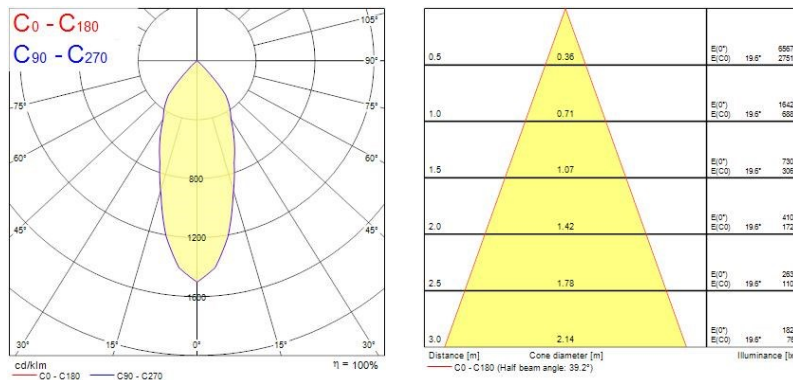

Myriad Pendant Black - Remote Gear

MYRIAD PENDANT 4000K REMOTE GEAR SWITCHED BLACK
2050695

Physical data

Housing colour	Black
IP rating	IP20
IK rating	IK02
Nominal Product Length (mm)	75
Nominal Product Width (mm)	75
Nominal Product Height (mm)	129
Nominal Product Diameter (mm)	75
Max. Lamp Diameter (mm) - D	75
Weight (kg)	0.45

Packaging

Single packaging type	Carton
Product EAN number	5025768506958
Packaging single length / height (cm)	17.5
Packaging single width (cm)	15.0
Packaging single depth (cm)	17.5
Units per outer package	1
Packaging outer length / height (cm)	17.5
Packaging outer width (cm)	15.0
Packaging outer depth (cm)	17.5

PHOTOMETRY

TECHNICAL DRAWINGS