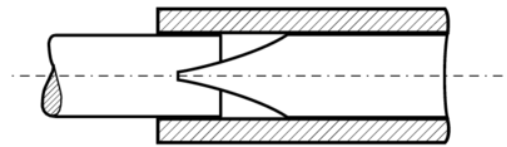

5550-4.5
Adjusting Screwdrivers with Guide
Sleeve and Plastic Handle 140 mm x
4.5 mm

PRODUCT ATTRIBUTES

Product		
5550-4.5	140 mm	18 g

Follow the Fish!