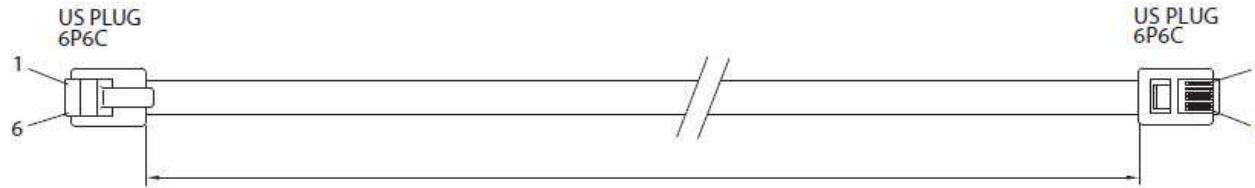

NOTE:
THE COLOR OF CORD TO BE: BLACK(RAL9005)

REVISED	DR	APP

only use telecom color code

3	Imprint	No Imprint
2	Connectors	RJ12 PLUG 6/6 - RJ12 PLUG 6/6
1	Cable	Innerconductor = 7x0,12mm CCA
NO	PARTS	DESCRIPTION

DESCRIPTION		MODULAR CORD RJ12 PLUG 6/6 - RJ12 PLUG 6/6 - 1:1					
SIZE	A4	DATE	17.02.2012	CHECKED		TOL	70083-6/6
UNIT	MM	DRAWN	C.Motzek	APPROVED			
SCALE	NTS						

	REVISED	DR	APP

Note: Connectors must be Inside Cable Rolling

Only use strong Cartons with printed letters
Handwritten not allowed !!!

ART.NO.	LENGTH	ROLLING SIZE	PACKING
70083-6/6	3,0m	100mm x 40mm	Export 200 pcs / Inner 100 pcs – 5pcs in polybag with sticker
70086-6/6	6,0m	100mm x 50mm	Export 100 pcs / Inner 50 pcs – 5pcs in polybag with sticker
70090-6/6	10,0m	100mm x 70mm	Export 100 pcs / Inner 50 pcs – 5pcs in polybag with sticker
70095-6/6	15,0m	100mm x 80mm	Export 50 pcs / Inner 25 pcs – 5pcs in polybag with sticker

		DESCRIPTION	MODULAR CORD RJ12 PLUG 6/6 - RJ12 PLUG 6/6 - 1:1				
SIZE	A4	DATE	17.02.2012	CHECKED		TOL	70083-6/6
UNIT	MM	DRAWN	C.Motzek	APPROVED			
SCALE	NTS						