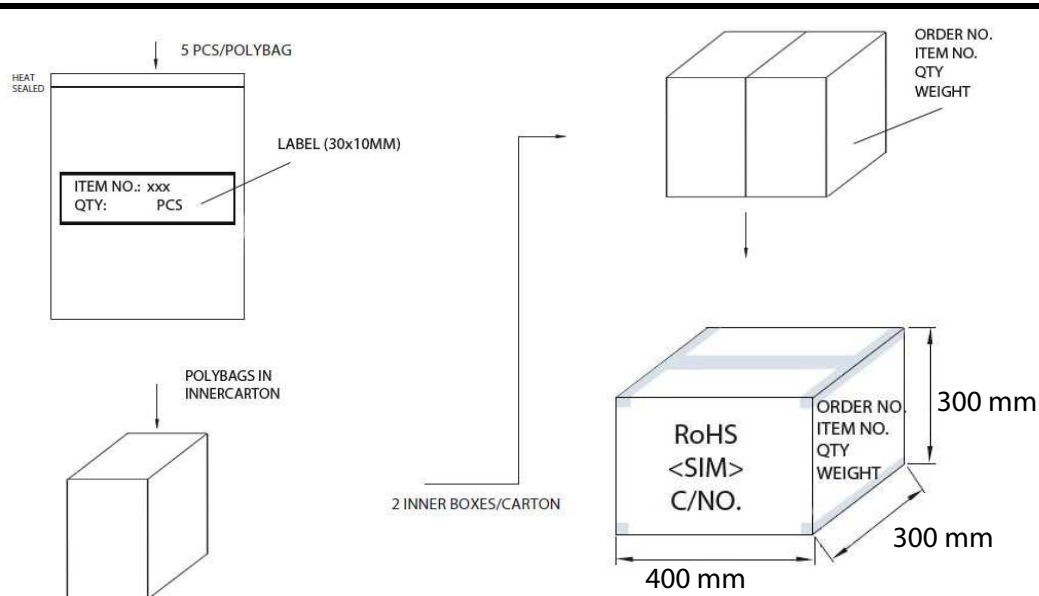

NOTE:
THE COLOR OF CORD TO BE: BLACK(RAL9005)

REVISED	DR	APP

only use telecom color code

3	Imprint	No Imprint
2	Connectors	RJ12 PLUG 6/6 - RJ12 PLUG 6/6
1	Cable	Innerconductor = 7x0,12mm CCA
NO	PARTS	DESCRIPTION

DESCRIPTION		MODULAR CORD RJ12 PLUG 6/6 - RJ12 PLUG 6/6 - 1:1					
SIZE	A4	DATE	17.02.2012	CHECKED		TOL	70083-6/6
UNIT	MM	DRAWN	C.Motzek	APPROVED			
SCALE	NTS						

	REVISED	DR	APP

Note: Connectors must be Inside Cable Rolling

Only use strong Cartons with printed letters
Handwritten not allowed !!!

ART.NO.	LENGTH	ROLLING SIZE	PACKING
70083-6/6	3,0m	100mm x 40mm	Export 200 pcs / Inner 100 pcs – 5pcs in polybag with sticker
70086-6/6	6,0m	100mm x 50mm	Export 100 pcs / Inner 50 pcs – 5pcs in polybag with sticker
70090-6/6	10,0m	100mm x 70mm	Export 100 pcs / Inner 50 pcs – 5pcs in polybag with sticker
70095-6/6	15,0m	100mm x 80mm	Export 50 pcs / Inner 25 pcs – 5pcs in polybag with sticker

		DESCRIPTION	MODULAR CORD RJ12 PLUG 6/6 - RJ12 PLUG 6/6 - 1:1				
SIZE	A4	DATE	17.02.2012	CHECKED		TOL	70083-6/6
UNIT	MM	DRAWN	C.Motzek	APPROVED			
SCALE	NTS						