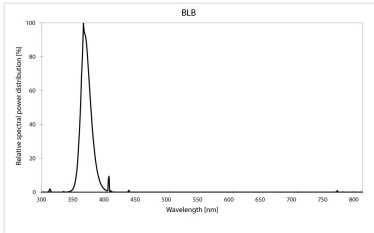

Blacklight BL368 Linear T5

F15W T5 BL368
0000090

Optical data

Light colour	BL368 Blacklight
Adjustable chromaticity	N

Electrical data

Wattage (W)	15.00
Current (A)	0.310
Mains voltage (V)	230-240V
Product Voltage (V)	44
Control gear required	Yes
Transformer required	No
Dimmable	No
Dimming method	N/A
Drive current (mA)	310

Lifetime data

Average life (Nominal) (h)	10000

Physical data

Nominal Product Length (mm)	300.0
Nominal Product Diameter (mm)	16
Max. Length base to base (mm) - A	288.3
Length base to pin Min-Max (mm) - B	293.0-295.4
Max. Lamp Length (mm) - C/L	302.5
Max. Lamp Diameter (mm) - D	17.0
Weight (kg)	0.023

Packaging

Single packaging type	Carton
Product EAN number	5410288000909
Packaging single length / height (cm)	30.3
Packaging single width (cm)	1.9
Packaging single depth (cm)	1.9
DUN14 (outer)	15410288000906
Units per outer package	25
Packaging outer length / height (cm)	32.0
Packaging outer width (cm)	11.0
Packaging outer depth (cm)	10.5

Safety data

Lamp mercury content (mg)	2.30
Optimal operating condition (°C)	-15-50
Breakage cleaning instructions	Applicable
Recommendation for disposal at end of life	Applicable
Special purpose lamp	Yes
Intended purpose	Flykilling - Insect attraction
Suitable for household illumination	No

Blacklight BL368 Linear T5 F15W T5 BL368 0000090

Safety message

Not suitable for household

PHOTOMETRY

TECHNICAL DRAWINGS