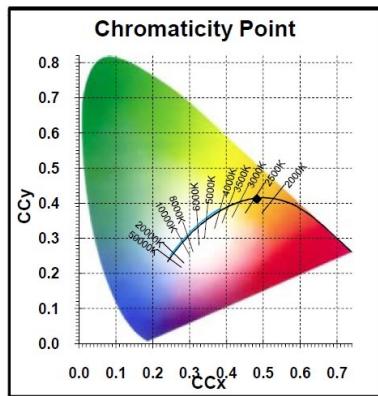

ToLEDo Retro GLS

ToLEDo RT GLS V4 CL 806LM 827 E27 SL

0027341

Packaging inner depth (cm)	13.4
DUN14 (outer)	15410288273416
Units per outer package	60
Packaging outer length / height (cm)	72.8
Packaging outer width (cm)	22.0
Packaging outer depth (cm)	29.1

Safety data

Breakage cleaning instructions	Not applicable
Special purpose lamp	No
Dry applications use only	Yes
Suitable for household illumination	Yes
Safety message	Not Suitable for totally enclosed fixtures

PHOTOMETRY

TECHNICAL DRAWINGS