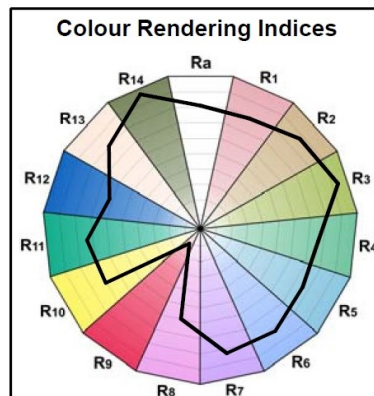

ToLEDo Retro GLS

ToLEDo RT GLS V4 CL 806LM 827 E27 SL

0027341

Packaging inner depth (cm)	13.4
DUN14 (outer)	15410288273416
Units per outer package	60
Packaging outer length / height (cm)	72.8
Packaging outer width (cm)	22.0
Packaging outer depth (cm)	29.1

Safety data

Breakage cleaning instructions	Not applicable
Special purpose lamp	No
Dry applications use only	Yes
Suitable for household illumination	Yes
Safety message	Not Suitable for totally enclosed fixtures

PHOTOMETRY

TECHNICAL DRAWINGS