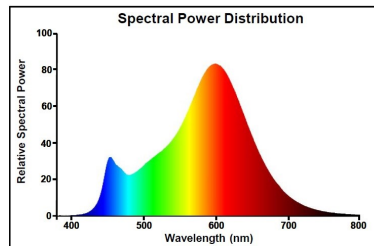

ToLEDo Retro GLS

ToLEDo RT GLS V4 CL 806LM 827 E27 SL

0027341

Packaging inner depth (cm)	13.4
DUN14 (outer)	15410288273416
Units per outer package	60
Packaging outer length / height (cm)	72.8
Packaging outer width (cm)	22.0
Packaging outer depth (cm)	29.1

Safety data

Breakage cleaning instructions	Not applicable
Special purpose lamp	No
Dry applications use only	Yes
Suitable for household illumination	Yes
Safety message	Not Suitable for totally enclosed fixtures

PHOTOMETRY

TECHNICAL DRAWINGS