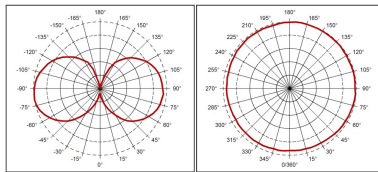

ToLEDo Retro GLS

ToLEDo RT GLS V4 CL 806LM 827 E27 SL

0027341

Packaging inner depth (cm)	13.4
DUN14 (outer)	15410288273416
Units per outer package	60
Packaging outer length / height (cm)	72.8
Packaging outer width (cm)	22.0
Packaging outer depth (cm)	29.1

Safety data

Breakage cleaning instructions	Not applicable
Special purpose lamp	No
Dry applications use only	Yes
Suitable for household illumination	Yes
Safety message	Not Suitable for totally enclosed fixtures

PHOTOMETRY