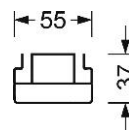

Category (ETIM):	Device mount IP 54
Type:	Device mount IP54-SDGSOB LED
Order number:	18610204100
Configuration:	Lamps integrated: LED, Light colour 840/neutral white (4000K), Colour rendering Ra>80; LED service life 50000h L80/B10
Operating device:	Electronic driver (1 pcs.)
Mains voltage:	230V / 50Hz
System performance (W):	39
Luminaire luminous flux (lm):	6000
lm/W:	149
Ambient temperatures:	-20°C / 40°C
Certifications:	IP 54, protection class I, F, D, DIN10500/Food, Indoor, CE
Colour of the housing:	traffic white RAL 9016
Weight (net) (kg):	1.9
Dimensions LxWxH/DxH (mm):	1531 x 55 x 37
mounting method:	Mounting rail system mounting
EAN-number:	4020863325832
Commodity code:	94051098

SDGSOB LED 6000lm 840 • vw • ED • 18610204100

Lighting technology
Individual.Lens.Optic-direct wide distribution
SDGSOB LED 6000 lm 840

ηLB	100 %
lm/W	149
Φ ↓/↑	98 % / 2 %
UGR q/l	20.3 / 20.7

Quick-fit mounting system Device mount IP 54; Device mount made of galvanised, profiled sheet steel, surface coated with polyester resin enamel. Toolless fastening with two integrated pressure locks. Lighttechnical element with transparent seal, end faces made of plastic, all-round closed seal to mounting rail. Housing colour traffic white RAL 9016; Direct, open light distribution, individual. lens. optic made of polycarbonate. Heat-resistant cables including fixed 3-pole rapid installation plug connector with tool-less phase pre-selection and locating finger.

Dimensions LxWxH/DxH (mm): 1531 x 55 x 37
Configuration: Lamps integrated: LED, Light colour 840/neutral white (4000K), Colour rendering Ra>80; LED service life 50000h L80/B10
Luminaire luminous flux (lm): 6000
lm/W: 149
Operating device: Electronic driver (1 pcs.)
System performance (W): 39
Conditions: Suitable for use in ambient temperatures of -20°C to 40°C
Certifications: IP 54, protection class I, F, D, DIN10500/Food, Indoor, CE