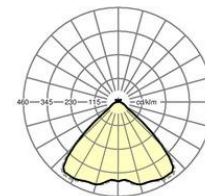

ηLB	100 %
lm/W	149
Φ ↓/↑	98 % / 2 %
UGR q/l	20.3 / 20.7