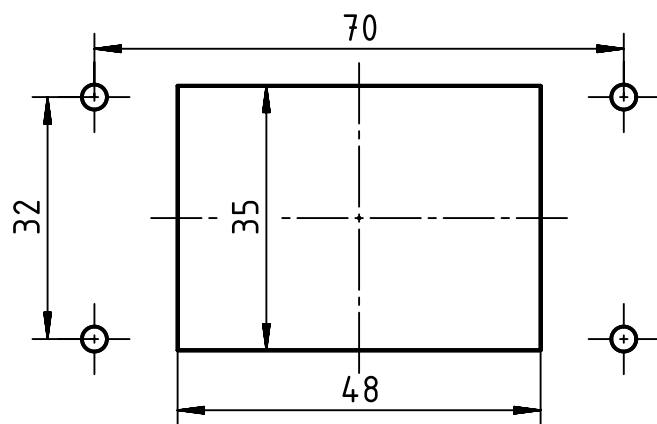

panel cut out

	All rights reserved		Created by FINKEV		Inspected by BERGHORN		Standardisation TIEMANNA		Date 2016-09-19		State Final Release	
	Department EL PD - DE		Title Han 6B-AGG-R		Number 09 30 006 0381		Doc-Key / ECM-Nr. 100180046/UGD/004/C 500000109044		Rev. C		Page 1/1	
HARTING Electric GmbH & Co. KG D-32339 Espelkamp			Scale 1:1		Free size tol.		Ref.		Sub.			
 All Dimensions in mm Original Size DIN A4												