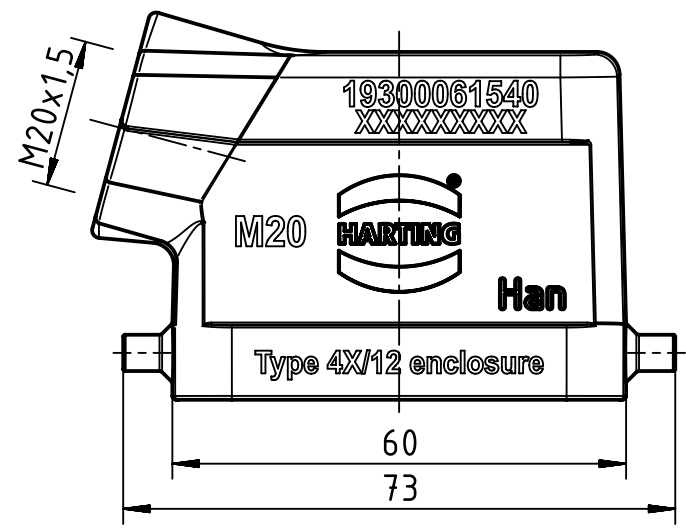

A

B

C

D

	All Dimensions in mm Original Size DIN A4		Scale 1:1	Free size tol.		Ref.		
						Sub.		
	All rights reserved		Created by RULLKOETTER	Inspected by BERGHORN	Standardisation RUETERA	Date 2017-04-18	State Final Release	
	Department EL PD		Title Han B Hood Side Entry LC 2 M20				Doc-Key / ECM-Nr. 100178827/UGD/007/C 500000117679	
HARTING Electric GmbH & Co. KG D-32339 Espelkamp			Type TB	Number 19 30 006 1540			Rev. C	Page 1/1