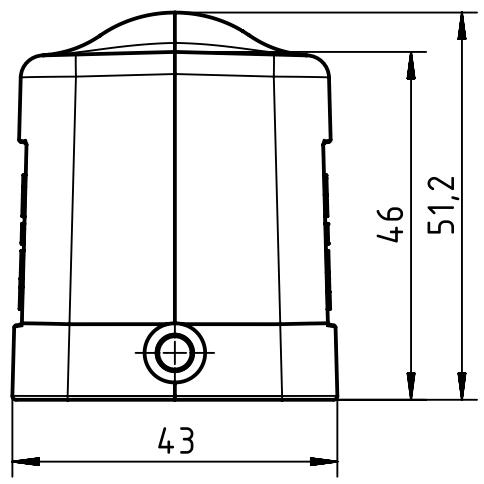

A

B

C

D

	All Dimensions in mm Original Size DIN A4		Scale 1:1	Free size tol.		Ref.		
						Sub.		
	All rights reserved		Created by RULLKOETTER	Inspected by BERGHORN	Standardisation RUETERA	Date 2017-04-18	State Final Release	
	Department EL PD		Title Han B Hood Side Entry LC 2 M20				Doc-Key / ECM-Nr. 100178827/UGD/007/C 500000117679	
HARTING Electric GmbH & Co. KG D-32339 Espelkamp			Type TB	Number 19 30 006 1540			Rev. C	Page 1/1