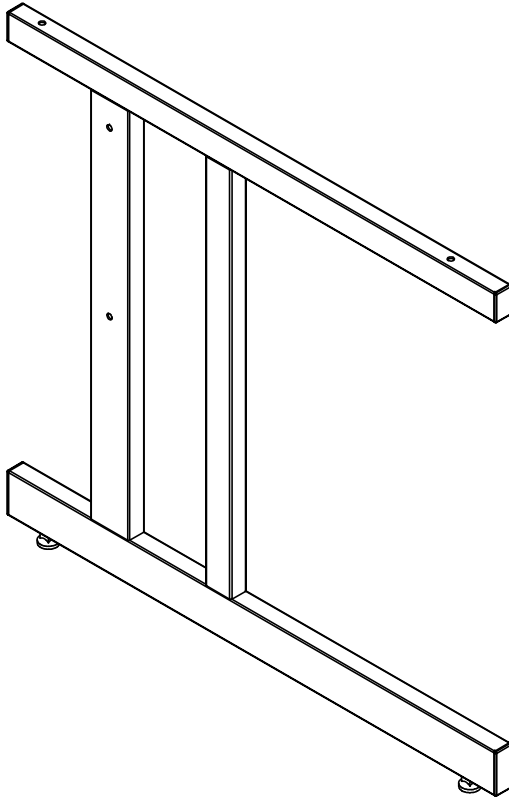

# Momento Straight Desk MOSL

**Before disposing of any packaging  
Please check that you have all the fittings!**

**1** 4mm Allen Key  
RM-ALK01

**4** Nylon M6x10 Socket  
RM-PAR05

**4** Adjustable Foot Dia 25mm  
RM-FRL19

**4** Ferrul 40x25  
RM-FRL25 ( Silver )

**4** Confirmat Screw 70mm  
RM-CFM04 ( Zinc )

**4** Connect Bolt M6x50mm  
RM-BLT05

**4** Ferrul 60x25  
RM-FRL33 ( Silver )

**CABLE PORTS SUPPLIED WITH DESK TOP**