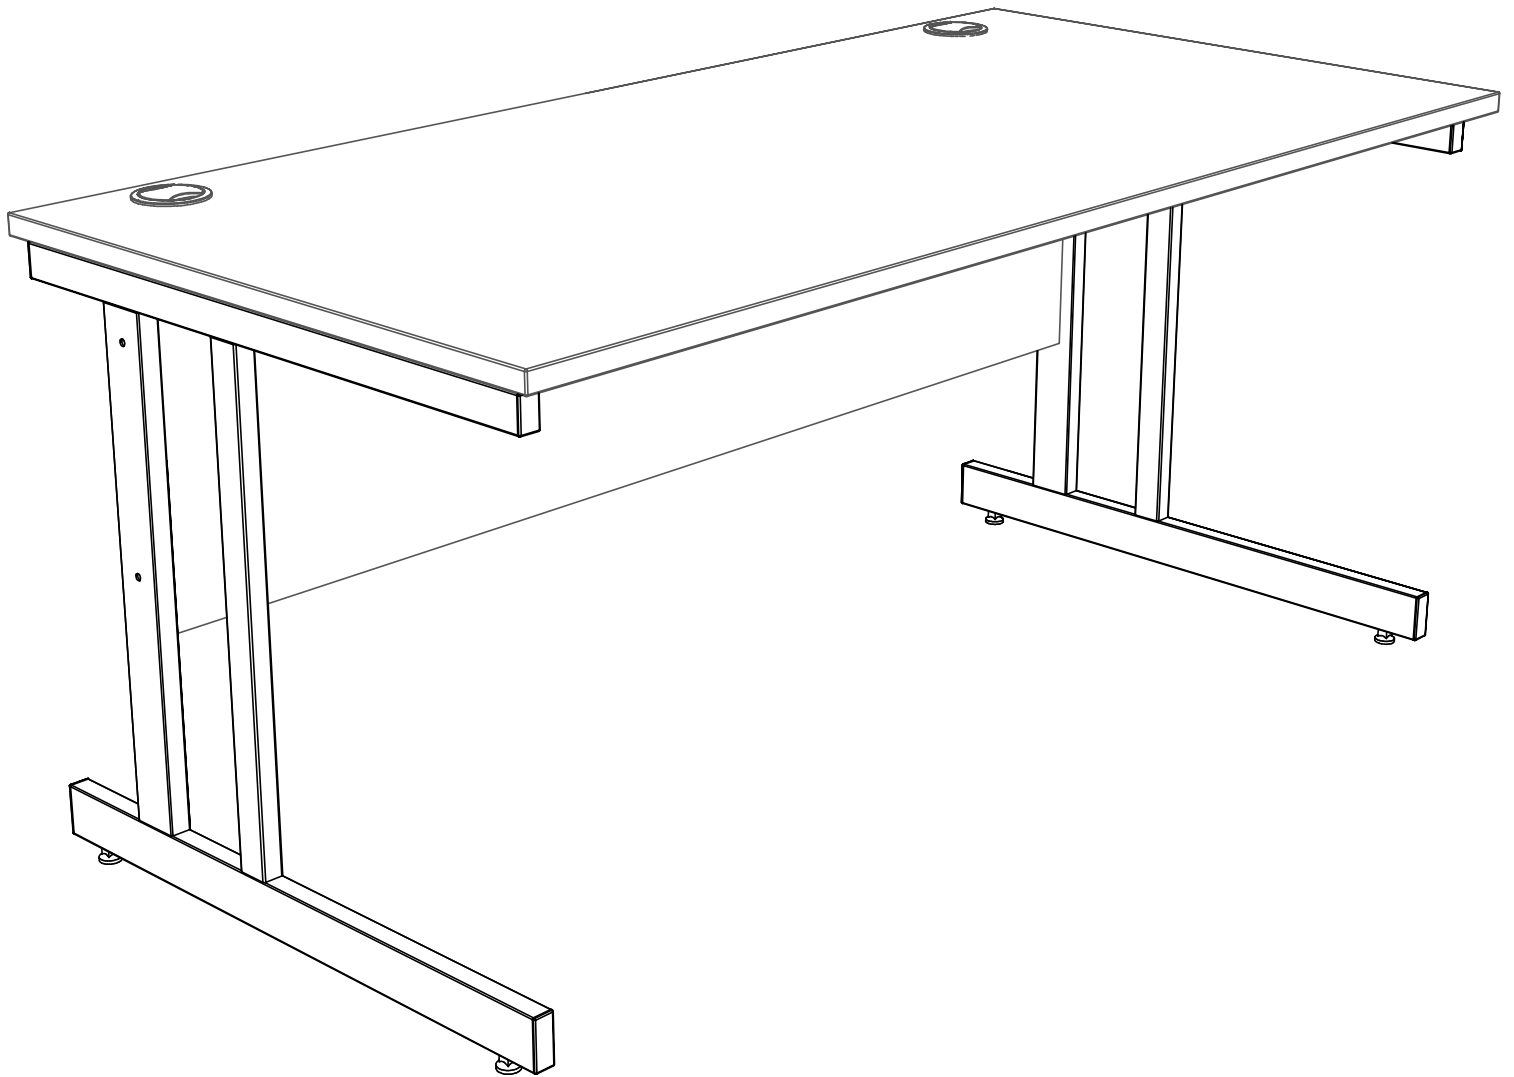

# Momento Straight Desk MOSL

**Before disposing of any packaging  
Please check that you have all the fittings!**

**1** 4mm Allen Key  
RM-ALK01

**4** Nylon M6x10 Socket  
RM-PAR05

**4** Adjustable Foot Dia 25mm  
RM-FRL19