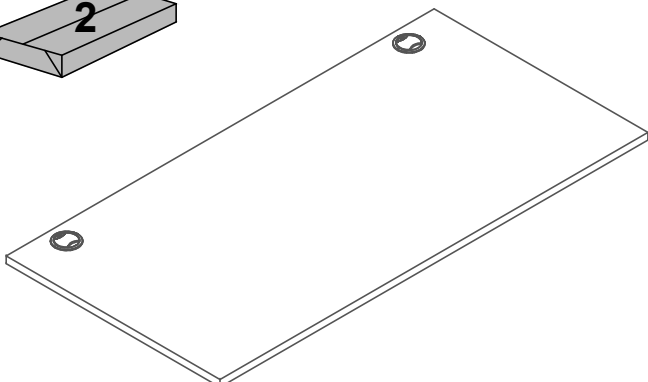

**4** Ferrul 40x25  
RM-FRL25 ( Silver )

**4** Confirmat Screw 70mm  
RM-CFM04 ( Zinc )

**4** Connect Bolt M6x50mm  
RM-BLT05

**4** Ferrul 60x25  
RM-FRL33 ( Silver )

**CABLE PORTS SUPPLIED WITH DESK TOP**