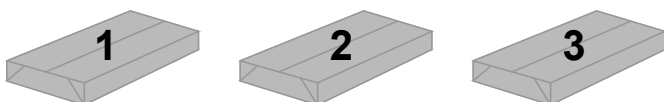

# Momento Straight Desk MOSL

**Before disposing of any packaging  
Please check that you have all the fittings!**

**1** 4mm Allen Key  
RM-ALK01

**4** Nylon M6x10 Socket  
RM-PAR05

**4** Adjustable Foot Dia 25mm  
RM-FRL19