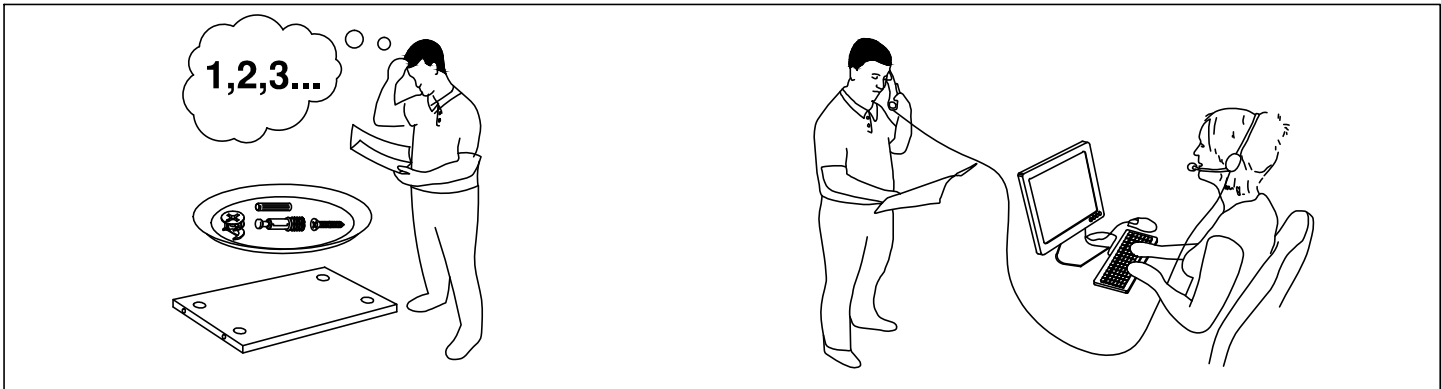

# Momento Straight Desk MOSL

**Before disposing of any packaging  
Please check that you have all the fittings!**

**1** 4mm Allen Key  
RM-ALK01

**4** Nylon M6x10 Socket  
RM-PAR05

**4** Adjustable Foot Dia 25mm  
RM-FRL19