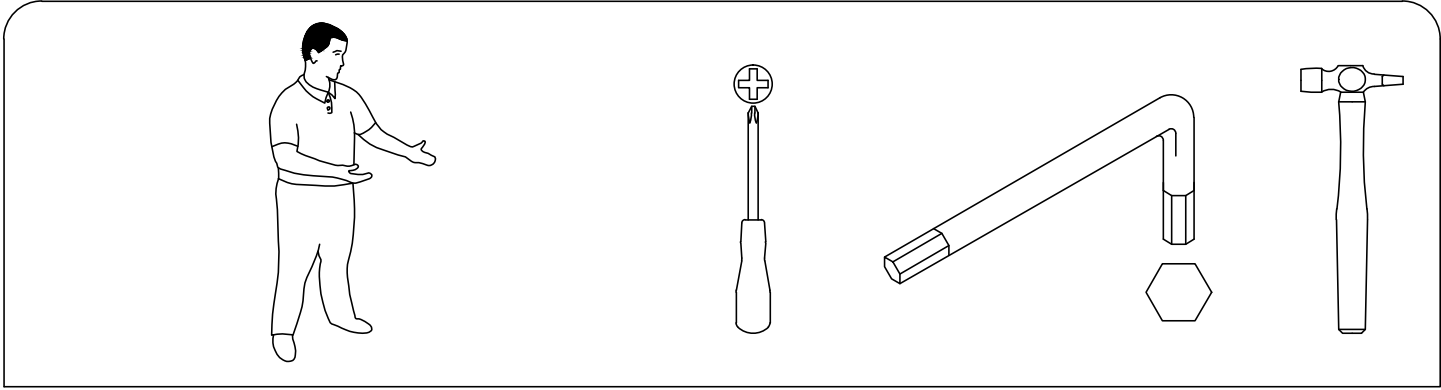

# Momento Straight Desk MOSL

**Before disposing of any packaging  
Please check that you have all the fittings!**

**1** 4mm Allen Key  
RM-ALK01

**4** Nylon M6x10 Socket  
RM-PAR05

**4** Adjustable Foot Dia 25mm  
RM-FRL19