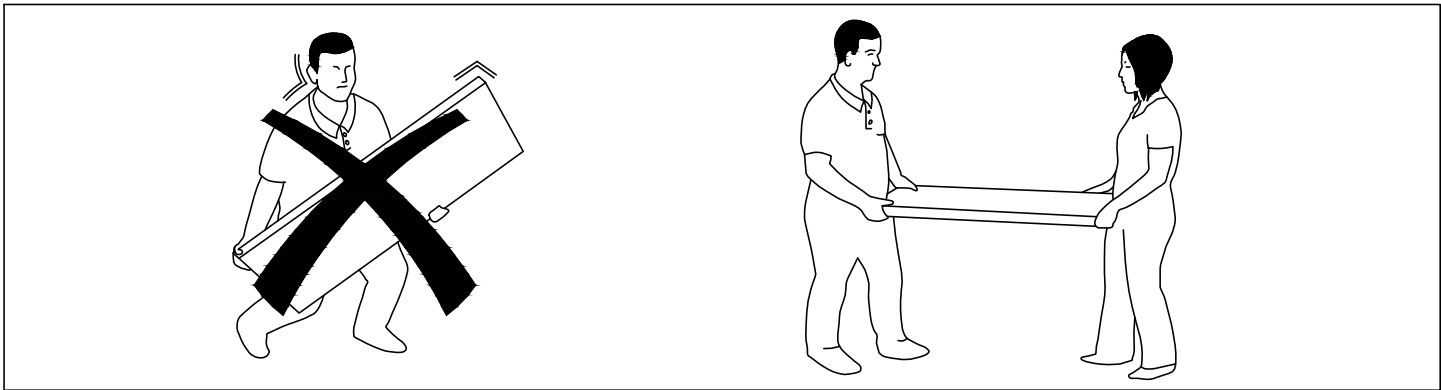

# Momento Straight Desk MOSL

**Before disposing of any packaging  
Please check that you have all the fittings!**

**1** 4mm Allen Key  
RM-ALK01

**4** Nylon M6x10 Socket  
RM-PAR05

**4** Adjustable Foot Dia 25mm  
RM-FRL19