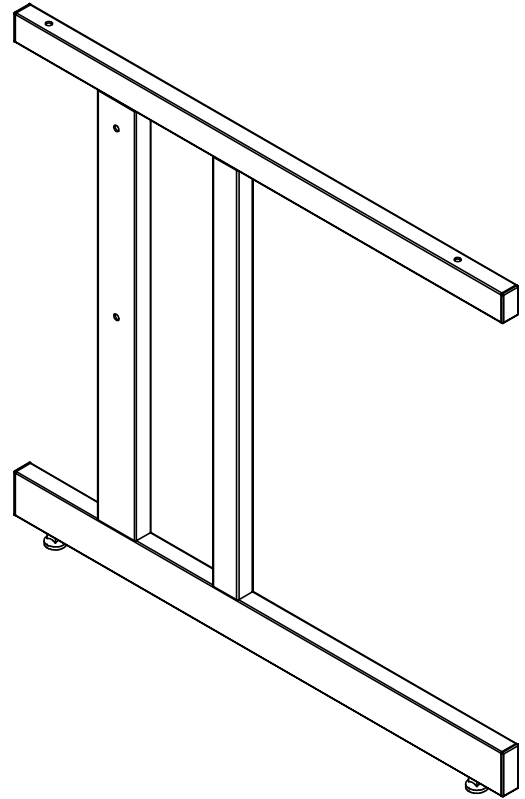

# Momento Straight Desk MOSL

**Before disposing of any packaging  
Please check that you have all the fittings!**

**1** 4mm Allen Key  
RM-ALK01

**4** Nylon M6x10 Socket  
RM-PAR05

**4** Adjustable Foot Dia 25mm  
RM-FRL19

**4** Ferrul 40x25  
RM-FRL25 ( Silver )

**4** Confirmat Screw 70mm  
RM-CFM04 ( Zinc )

**4** Connect Bolt M6x50mm  
RM-BLT05

**4** Ferrul 60x25  
RM-FRL33 ( Silver )

**CABLE PORTS SUPPLIED WITH DESK TOP**