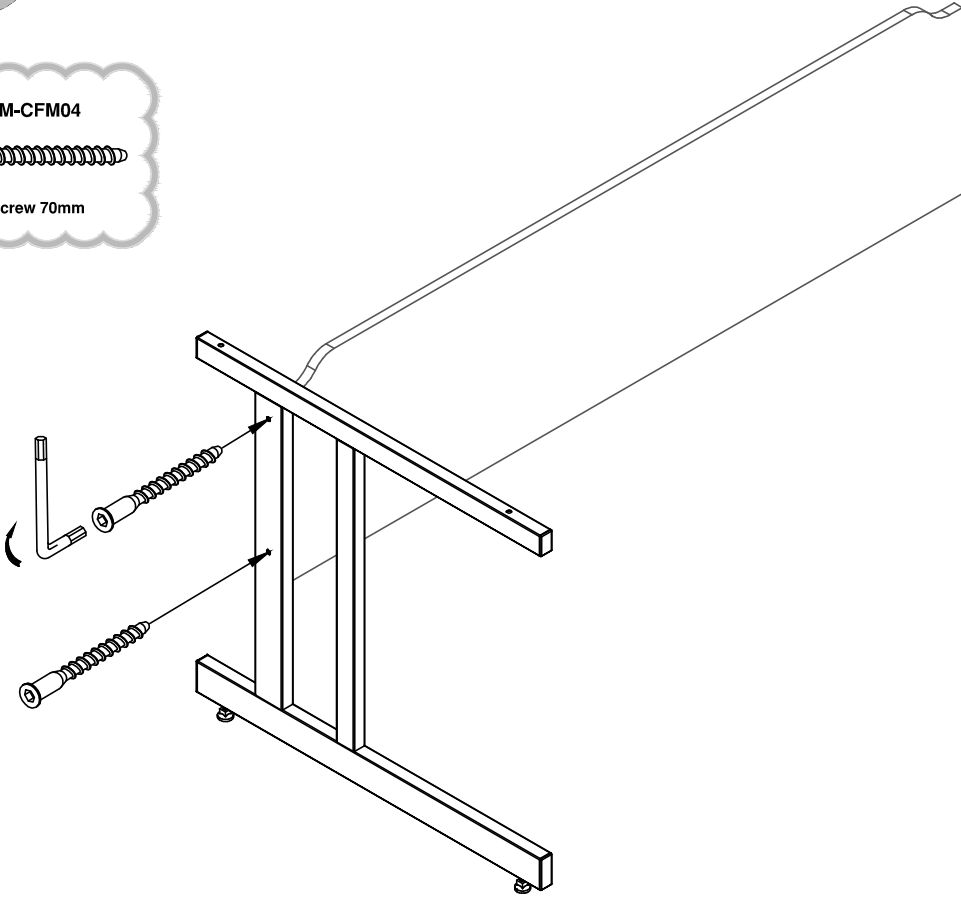

# Momento Straight Desk MOSL

**Before disposing of any packaging  
Please check that you have all the fittings!**

**1** 4mm Allen Key  
RM-ALK01

**4** Nylon M6x10 Socket  
RM-PAR05

**4** Adjustable Foot Dia 25mm  
RM-FRL19

1

2

3

2 x RM-CFM04

Confirmat Screw 70mm

4

2 x RM-CFM04

Confirmat Screw 70mm

5

2 Man Lift Required

6

2 X RM-BLT05

Connect Bolt M6x50mm

7

**2 X** RM-BLT05

Connect Bolt M6x50mm