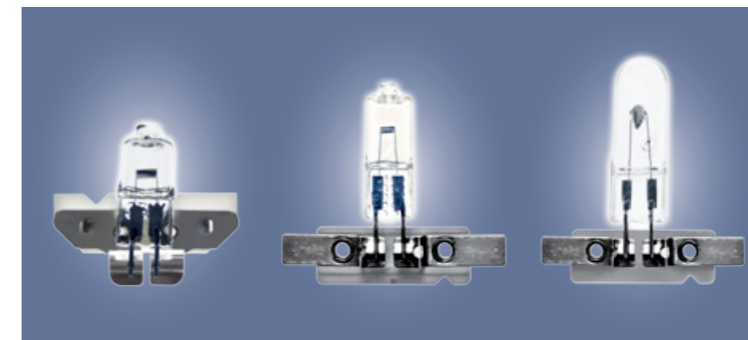

Halogenlampen mit Justiersockel / Halogen lamps with prefocus base and mounting plate

Figur 1 / Figure 1

Figur 2 / Figure 2

Figur 2.1 / Figure 2.1

Figur 2.2 / Figure 2.2

Figur 3 / Figure 3

Art.-Nr. Ref.-No.	Typ Type	Nennspannung Voltage (V)	Leistung Wattage (W)	Sockel Base	Lichtstrom Luminous flux (lm)	Lebensdauer Life (h)	LK^a Abmessungen Filament dimensions (mm)	Brennstellung Operating position	Figur Figure
55166^b	HLL5-X	5	30	PY16-1,25	650	150	0,9 x 1,7	s90	1
55122	HLWS5	6	10	PY16-1,25	195	100	1,9 x 0,5	s90	1
55125	HLWS5	6	10	PY16-1,25	150	100	1,2 x 1,1	s90	1
55128	HLWS5	5	20	PY16-1,25	300	800	1,7 x 1,7	s90	1
55133	HLWS5	6	20	PY16-1,25	450	100	1,9 x 1,4	s90	1
55147	HLWS5-A	6	25	PY16-1,25	510	100	1,7 x 1,7	s90	1
55149	HLWS5	6	25	PY16-1,25	525	75	2,7 x 1,2	s90	1
55168	HLWS5-A	6	30	PY16-1,25	660	100	1,7 x 1,7	s90	1
55176	HLWS5	12	37	PY16-1,25	900	400	2,5 x 2,2	s90	1
55140	HLWS5-A	12	20	PY16-1,25	350	1000	1,9 x 1,9	s90	1
55171	HLWS5	12	35	PY16-1,25	800	1000	3,2 x 1,6	s90	1
55204	HLWS5	12	50	PY24-1,5	1400	50	3,3 x 1,9	s90	2
55205	HLWS5-A	12	50	PY24-1,5	1400	50	2,2 x 2,4	s90	2
55305	HLWS5	12	100	PY24-1,5	3000	50	4,2 x 2,3	s90	2
55307	HLWS5-A	12	100	PY24-1,5	3000	50	3,1 x 3,1	s90	2
55507	HLWS5-A	24	250	PY24-1,5	8500	50	5,0 x 5,0	s90	2.1
55405	HLWS5	24	150	PY24-1,5	5000	50	5,8 x 3,1	s90	2.2
57055	HLWS5-P	24	200	PY24-1,5	5500	300	4,5 x 6,4	s90	3

Weitere Produkte oder Entwicklungen auf Anfrage. Further products and developments on request.