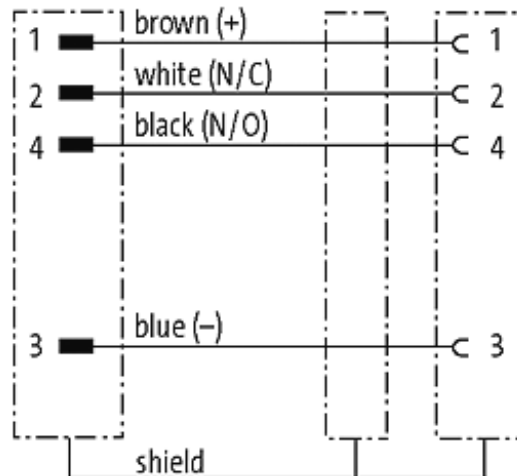

M12 MALE 0° / M12 FEMALE 90° SHIELDED

PUR 4X0.34 shielded GRAY, UL/CSA 3m

Male straight to female 90°
M12 - M12, 4-pole
shielded

Plastic housings with good resistance against chemicals and oils. The resistance to aggressive media should be individually tested for your application. Further details on request. Further cable lengths on request.

[Link to Product](#)

Illustration

Male

Female

Product may differ from Image