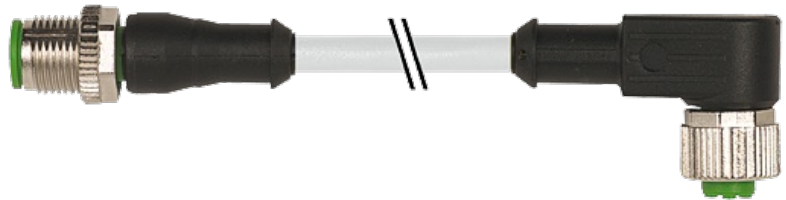

M12 MALE 0° / M12 FEMALE 90° SHIELDED

PUR 4X0.34 shielded GRAY, UL/CSA 3m

Male straight to female 90°
M12 - M12, 4-pole
shielded

Plastic housings with good resistance against chemicals and oils. The resistance to aggressive media should be individually tested for your application. Further details on request. Further cable lengths on request.

[Link to Product](#)

Illustration

Male

Female

Product may differ from Image