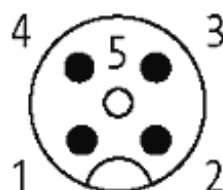

M12 MALE 0° / M12 FEMALE 90° SHIELDED

PUR 4X0.34 shielded GRAY, UL/CSA 3m

Male straight to female 90°
M12 - M12, 4-pole
shielded

Plastic housings with good resistance against chemicals and oils. The resistance to aggressive media should be individually tested for your application. Further details on request. Further cable lengths on request.

[Link to Product](#)

Illustration

Male

Female

Product may differ from Image